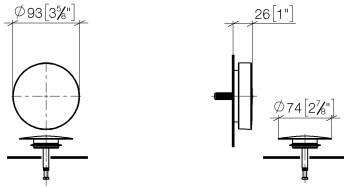

Pop-up waste and overflow - Brushed Chrome

IMO

36 243 970

- drain Ø 52mm
- Also suitable for king-size baths.**

Also suitable for king-size baths.

Fits: IMO, LULU, MADISON, MEM, TARA, CL.1, LISSÉ, VAIA, META, CYO

Required miscellaneous

- Pop-up waste and overflow -** 35 227 970 90
- bowden cable length 725 mm

36 243 970

mm [inches]

36 243 970

Spare parts list

No.	Item Number	Name	Quantity used	Delivery time
1	09 11 01 123-93	cover	1	20
2	90 20 97 061 00-93	handle	1	20
3	04 31 20 031 48-93	plug	1	60