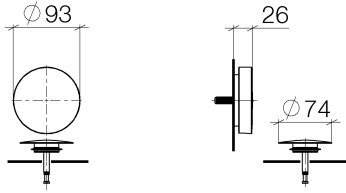

36 247 970

Fits: IMO, LULU, MADISON, MEM, TARA, CL.1, LISSÉ, VAIA, META, CYO

- drain Ø 52mm
- max. flow 27.8 l/min at 3 bar flow pressure

**Also suitable for king-size baths.**

**In combination with 35 021 970 90 concealed single-lever mixer, is intrinsically safe under DIN EN 1717. Alternatively, ensure protection with vacuum breaker 35 150 970 90.**

Required miscellaneous

**Vacuum breaker -**  
•3/4" connection

35 150 970 90

Required miscellaneous

**Bath spout with pop-up waste and overflow -**  
•bowden cable length 725 mm

35 248 970 90

36 247 970

36 247 970

### Spare parts list

| No. | Item Number        | Name   | Quantity used | Delivery time |
|-----|--------------------|--------|---------------|---------------|
| 1   | 09 11 01 124-27    | cover  | 1             | 60            |
| 2   | 90 20 97 061 00-27 | handle | 1             | 30            |
| 3   | 04 31 20 031 48-27 | plug   | 1             | -             |