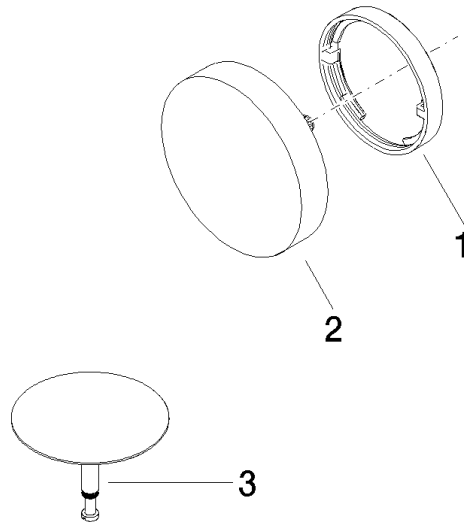

Required miscellaneous

**Vacuum breaker -**  
•3/4" connection

35 150 970 90

Required miscellaneous

**Bath spout with pop-up waste and overflow -**  
•bowden cable length 725 mm

35 248 970 90

36 247 970

36 247 970

### Spare parts list

| No. | Item Number        | Name   | Quantity used | Delivery time |
|-----|--------------------|--------|---------------|---------------|
| 1   | 09 11 01 124-27    | cover  | 1             | 60            |
| 2   | 90 20 97 061 00-27 | handle | 1             | 30            |
| 3   | 04 31 20 031 48-27 | plug   | 1             | -             |