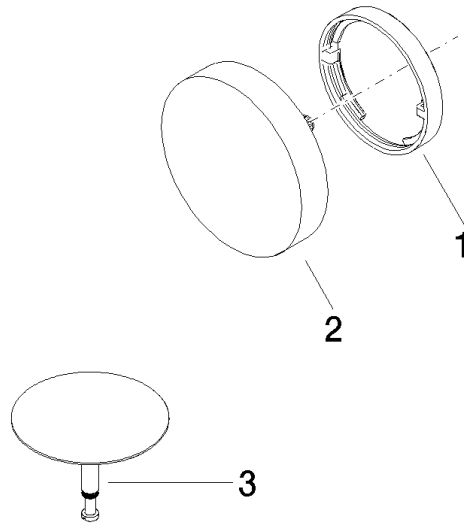

**Required miscellaneous**

**Vacuum breaker -** 35 150 970 90  
•3/4" connection

**Required miscellaneous**

**Vacuum breaker - Brushed Durabronz (23kt Gold)** 36 150 970-28

**Required miscellaneous**

**Bath spout with pop-up waste and overflow -** 35 248 970 90  
•bowden cable length 725 mm

36 247 970

36 247 970

**Spare parts list**

No.	Item Number	Name	Quantity used	Delivery time
1	09 11 01 124-28	cover	1	20
2	90 20 97 061 00-28	handle	1	20
3	04 31 20 031 48-28	plug	1	-

Spare part can no longer be ordered, please order the replacement item