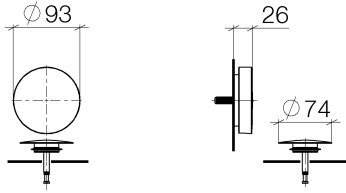

**Required miscellaneous**

**Vacuum breaker -**  
•3/4" connection

35 150 970 90

**Required miscellaneous**

**Vacuum breaker - Matte Black**

36 150 970-33

**Required miscellaneous**

**Bath spout with pop-up waste and overflow -**  
•bowden cable length 725 mm

35 248 970 90

36 247 970

36 247 970

Spare parts list

No.	Item Number	Name	Quantity used	Delivery time
1	09 11 01 124-33	cover	1	30
2	90 20 97 061 00-33	handle	1	30
3	04 31 20 031 48-33	plug	1	30