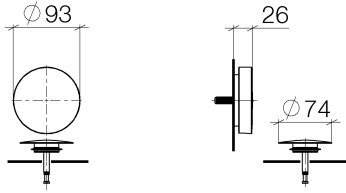

**Bath spout with pop-up waste and overflow - Brushed Chrome**

IMO

36 247 970

Fits: IMO, LULU, MADISON, MEM, TARA, CL.1, LISSÉ, VAIA, META, CYO

- drain Ø 52mm
- max. flow 27.8 l/min at 3 bar flow pressure

Also suitable for king-size baths.

In combination with 35 021 970 90 concealed single-lever mixer, is intrinsically safe under DIN EN 1717. Alternatively, ensure protection with vacuum breaker 35 150 970 90.

**Required miscellaneous**

**Bath spout with pop-up waste and overflow -** 35 248 970 90  
 •bowden cable length 725 mm

36 247 970

36 247 970