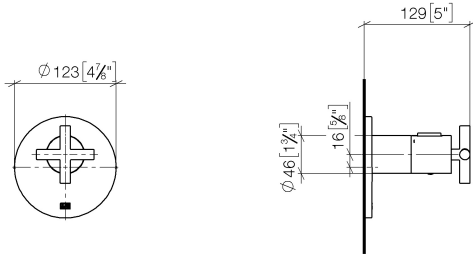

36 416 892

- cover plate Ø 124 mm
- temperature control handle with safety limit stop at 38°C

36 416 892

mm [inches]

36 416 892

Product version from 5/1/2022

36 416 892

#### Product version from 5/1/2022

No.	Item Number	Name	Quantity used	Delivery time
	12 178 970 90	Extension 46 mm -	7	2