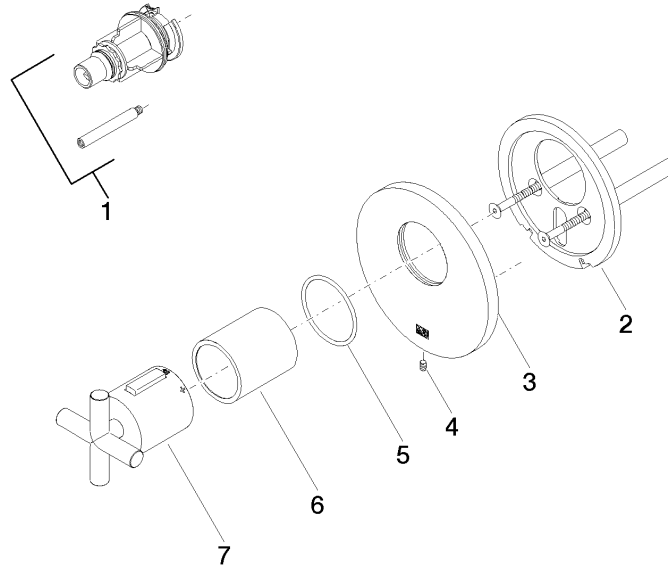

36 416 892

- cover plate Ø 124 mm
- temperature control handle with safety limit stop at 38°C

36 416 892

mm [inches]

36 416 892

Product version from 5/1/2022

36 416 892

### Spare parts list

#### Product version from 5/1/2022

No.	Item Number	Name	Quantity used	Delivery time
	12 178 970 90	Extension 46 mm -	7	2