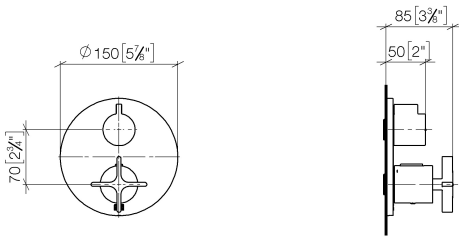

Recommended miscellaneous

- xGRID Attachment set for integrating in the dry wall construction -** 12 340 970 90

Required miscellaneous

- xGRID Installation track 555 mm -** 12 360 970 90

36 425 809
mm [inches]