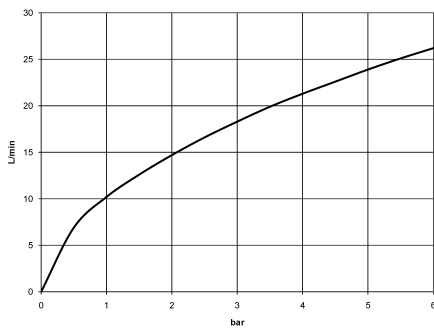

Flow rate chart

Certificates

LGA_19385.

LGA_19384.

WRAS_1906098.