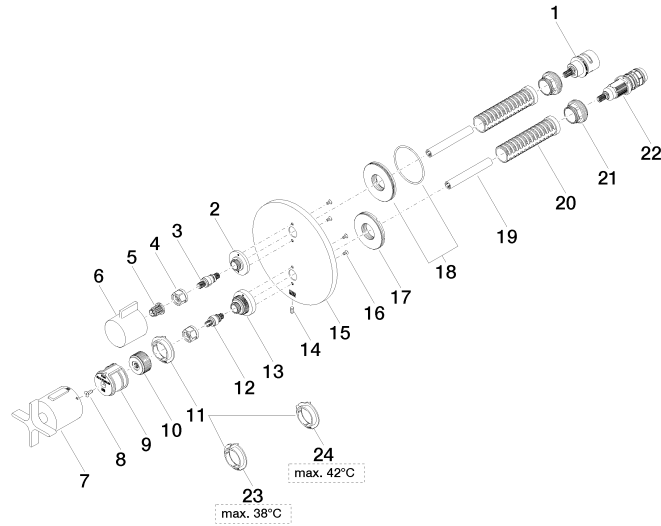

Recommended miscellaneous

- xGRID Attachment set for integrating in the dry wall construction -** 12 340 970 90

Required miscellaneous

- xGRID Installation track 555 mm -** 12 360 970 90

36 425 809
mm [inches]

Flow rate chart

Certificates

LGA_19385.

LGA_19384.

WRAS_1906098.

36 425 809

VAIA Concealed thermostat with one function volume control - Brushed Dark
Platinum

VAIA

36 425 809

Spare parts list

No.	Item Number	Name	Quantity used	Delivery time
1	90 90 03 166 00 90	top	1	2
2	09 12 12 053-99	base	1	30
3	04 29 06 111 01-00	spindle	1	10
4	90 23 30 023 00 90	nut	2	2
5	90 12 12 002 00 90	fixing cap	1	2
6	09 20 67 006-99	handle	1	30
7	90 17 33 032 00-99	handle	1	30
8	90 30 30 124 00 90	screw	1	2
9	90 12 12 052 00 90	base	1	2
10	09 12 12 054 90	base	1	2
11	09 28 10 187 90	regulator	1	2
12	04 29 06 024 01-00	spindle	1	10
13	09 12 12 051-99	base	1	30
14	09 31 11 134 90	pin	1	2
15	09 11 02 242-99	plate	1	30
16	09 30 30 157 90	screw	4	2
17	09 30 01 296 90	disc	1	2
18	90 30 01 190 00 90	disc	1	2
19	90 23 01 124 00 90	sleeve	2	2
20	90 18 40 077 01 90	spindle	2	2
21	09 24 04 257 90	nut	2	2
22	90 15 02 013 00 90	cartridge	1	2
23	09 28 10 188 90	regulator	1	2
24	09 28 10 189 90	regulator	1	2