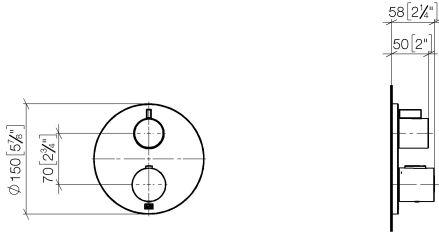

DORNBACHT YAMOU Concealed thermostat with one function volume control - Soft Black

36 425 831

- cover plate Ø 150 mm
- temperature control handle with safety limit stop at 38°C
- hot water temperature limiter, can be preset
- WRAS

36 425 831
mm [inches]

Certificates

LGA_19385.

LGA_19384.

WRAS_1906098.

DORNBRAUCHT YAMOU Concealed thermostat with one function volume control - Soft Black

36 425 831

DORNBRACHT YAMOU Concealed thermostat with one function volume control - Soft Black