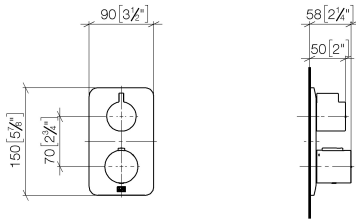

36 425 845

- cover plate 150 x 90 mm
- temperature control handle with safety limit stop at 38°C
- hot water temperature limiter, can be preset

	Matte Black	36 425 845-33
	Chrome	36 425 845-00
	Brushed Platinum	36 425 845-06
	Dark Chrome	36 425 845-19
	Brushed Chrome	36 425 845-93
	Brushed Dark Platinum	36 425 845-99

Recommended miscellaneous

xGRID Attachment set for integrating in the dry wall construction - 12 340 970 90

Required miscellaneous

xGRID Installation track 555 mm - 12 360 970 90

36 425 845

mm [inches]

Certificates