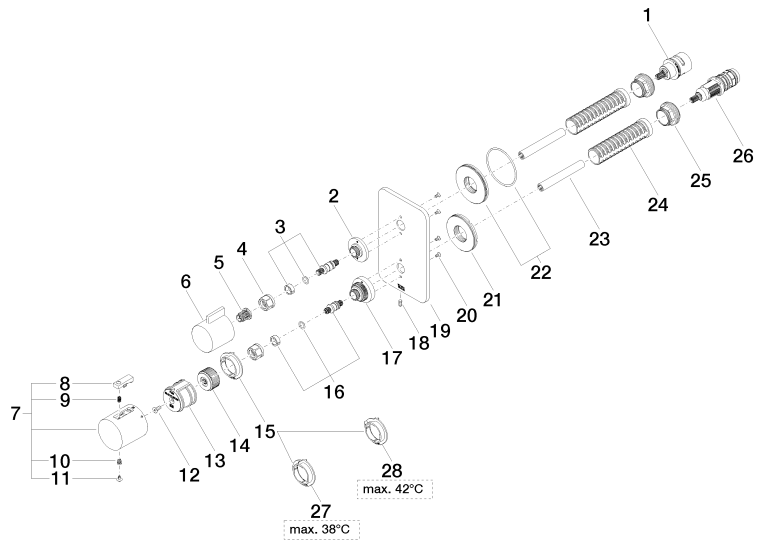

**LISSÉ Concealed thermostat with one function volume control - Brushed Chrome**

LISSÉ

36 425 845

- cover plate 150 x 90 mm
- temperature control handle with safety limit stop at 38°C
- hot water temperature limiter, can be preset

LGA\_19385.

DVGW\_DW-  
6512DN0119.

LGA\_19384.

WRAS\_1906098.

LISSÉ Concealed thermostat with one function volume control - Brushed  
Chrome

LISSÉ

36 425 845  
Parts for other  
finishes can be found  
here: Chrome

## LISSÉ Concealed thermostat with one function volume control - Brushed Chrome

LISSÉ

36 425 845

### Spare parts list

No.	Item Number	Name	Quantity used	Delivery time
1	90 90 03 166 00 90	top	1	2
2	09 12 12 053-93	base	1	20
3	04 29 06 111 01-00	spindle	1	10
4	90 23 30 023 00 90	nut	2	2
5	90 12 12 002 00 90	fixing cap	1	2
6	09 20 67 006-93	handle	1	20
7	90 17 33 004 00-93	handle	1	20
8	90 21 33 011 00-13	handle	1	2
9	90 16 02 027 00 90	spring	1	2
10	90 30 30 136 00 90	screw	1	2
11	90 31 20 049 00-13	plug	1	30
12	90 30 30 124 00 90	screw	1	2
13	90 12 12 052 00 90	base	1	2
14	09 12 12 054 90	base	1	2
15	09 28 10 187 90	regulator	1	2
16	04 29 06 024 01-00	spindle	1	10
17	09 12 12 051-93	base	1	20
18	09 31 11 134 90	pin	1	2
19	09 11 02 302-93	plate	1	20
20	09 30 30 157 90	screw	4	2
21	09 30 01 296 90	disc	1	2
22	90 30 01 190 00 90	disc	1	2
23	90 23 01 124 00 90	sleeve	2	2
24	90 18 40 077 01 90	spindle	2	2
25	09 24 04 257 90	nut	2	2
26	90 15 02 013 00 90	cartridge	1	2
27	09 28 10 188 90	regulator	1	2
28	09 28 10 189 90	regulator	1	2