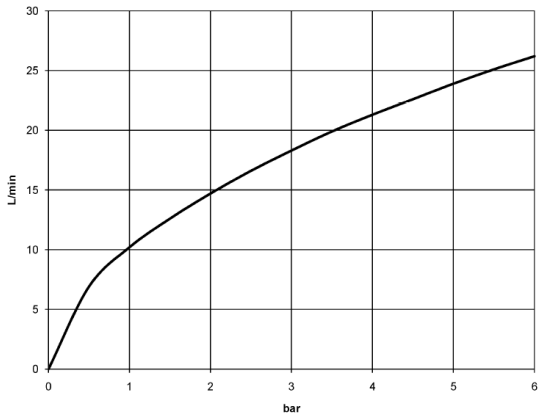

Flow rate chart

Certificates

LGA_19385.

DVGW_DW-
6512DN0119.

LGA_19384.

WRAS_1906098.