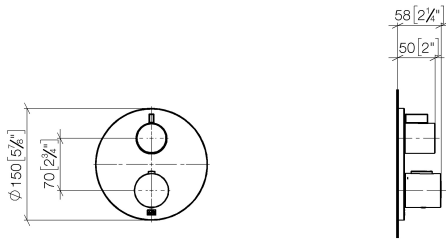

36 425 970

- cover plate Ø 150 mm
- temperature control handle with safety limit stop at 38°C
- hot water temperature limiter, can be preset
- WRAS 1906098

	Dark Chrome	36 425 970-19
	Chrome	36 425 970-00
	Brushed Platinum	36 425 970-06
	Platinum	36 425 970-08
	Light Gold	36 425 970-26
	Brushed Light Gold	36 425 970-27
	Brushed Durabronze (23kt Gold)	36 425 970-28
	Matte Black	36 425 970-33
	Brushed Bronze	36 425 970-42
	Brushed Champagne (22kt Gold)	36 425 970-46
	Champagne (22kt Gold)	36 425 970-47
	Brushed Chrome	36 425 970-93
	Brushed Dark Platinum	36 425 970-99

Required miscellaneous

Concealed thermostat - 35 425 970 90
 •max. recess depth 136 mm
 •min. recess depth 80 mm

Recommended miscellaneous

**xGRID Attachment set for
integrating in the dry wall
construction -** 12 340 970 90

Required miscellaneous

**Concealed thermostat with built-in
isolators -** 35 426 970 90
 •max. recess depth 136 mm
 •min. recess depth 80 mm

Required miscellaneous

xGRID Installation track 555 mm - 12 360 970 90

36 425 970

mm [inches]

Flow rate chart

Certificates

LGA_19385.

DVGW_DW-
6512DN0119.

LGA_19384.

WRAS_1906098.