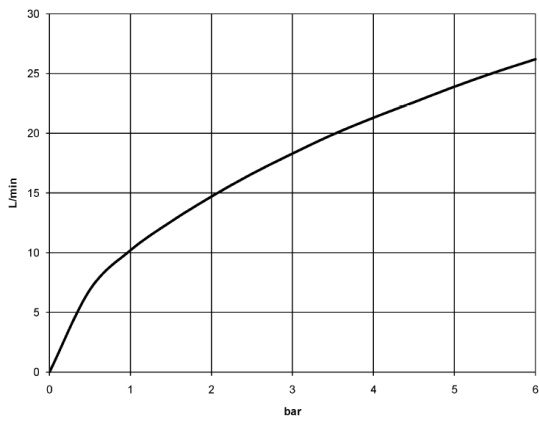

Flow rate chart

Certificates

LGA_19385.

ETA_20551.

DVGW_DW-
6512DN0119.

LGA_19384.

WRAS_1906098.