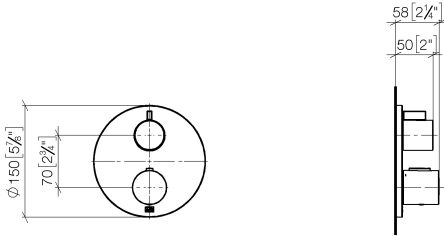

**Concealed thermostat with one function volume control - Brushed Dark
Platinum**

META

36 425 970

- cover plate Ø 150 mm
- temperature control handle with safety limit stop at 38°C
- hot water temperature limiter, can be preset
- WRAS 1906098

Required miscellaneous

Concealed thermostat with built-in isolators - 35 426 970 90
 •max. recess depth 136 mm
 •min. recess depth 80 mm

Required miscellaneous

xGRID Installation track 555 mm - 12 360 970 90

36 425 970
mm [inches]

Flow rate chart

Certificates

LGA_19385.

ETA_20551.

DVGW_DW-
6512DN0119.

LGA_19384.

WRAS_1906098.