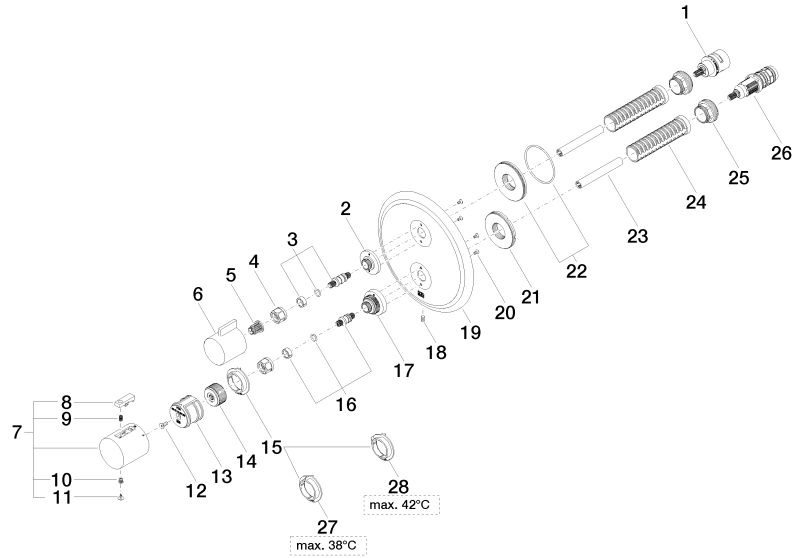

36 425 977

Product version up to 8/24/2020

Product version from 8/24/2020 to 2/1/2021

Product version from 2/1/2021 to 6/30/2022

Product version from 6/30/2022