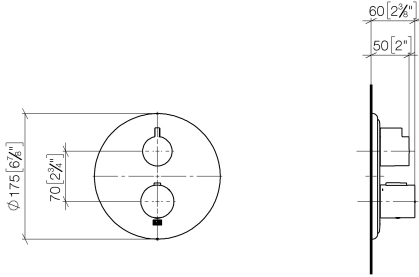

36 425 977

- cover plate Ø 175 mm
- temperature control handle with safety limit stop at 38°C
- hot water temperature limiter, can be preset
- WRAS 1906098

	Chrome	36 425 977-00
	Brushed Platinum	36 425 977-06
	Platinum	36 425 977-08
	Durabress (23kt Gold)	36 425 977-09
	Brushed Durabress (23kt Gold)	36 425 977-28
	Brushed Dark Platinum	36 425 977-99

Recommended miscellaneous

	xGRID Attachment set for integrating in the dry wall construction -	12 340 970 90
--	--	---------------

Required miscellaneous

	xGRID Installation track 555 mm -	12 360 970 90
--	--	---------------

36 425 977

mm [inches]

Flow rate chart

Codes & Standards

DIN 4109	EN 1111	ISO 3822	Scottish Water Byelaws
UK Water Supply Regulations	Ü-Zeichen	VA-Zeichen	

MADISON Concealed thermostat with one function volume control - Chrome