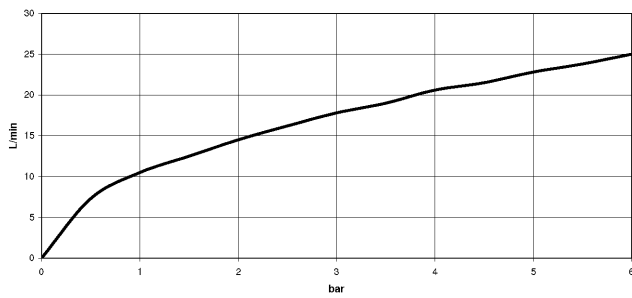

Recommended miscellaneous

	xGRID Attachment set for integrating in the dry wall construction -	12 340 970 90
--	--	---------------

Required miscellaneous

	xGRID Installation track 555 mm -	12 360 970 90
--	--	---------------

36 425 977

mm [inches]

Flow rate chart

Codes & Standards

DIN 4109	EN 1111	ISO 3822	Scottish Water Byelaws
UK Water Supply Regulations	Ü-Zeichen	VA-Zeichen	

MADISON Concealed thermostat with one function volume control - Chrome