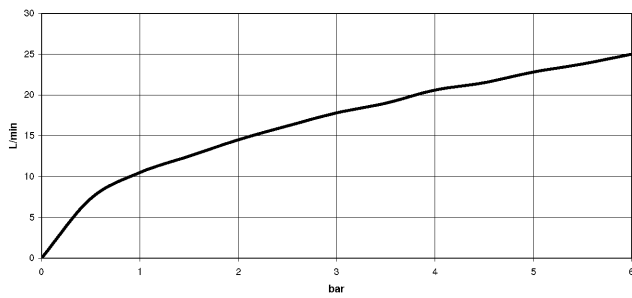

## Required miscellaneous

**xGRID Installation track 555 mm -** 12 360 970 90

36 425 977  
mm [inches]

**Flow rate chart**

**Codes & Standards**

DIN 4109	EN 1111	ISO 3822	Scottish Water Byelaws
UK Water Supply Regulations	Ü-Zeichen	VA-Zeichen	