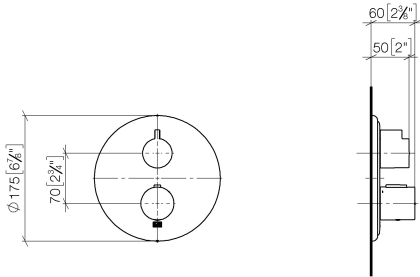

## Required miscellaneous

**xGRID Installation track 555 mm -** 12 360 970 90

36 425 977  
mm [inches]

**Flow rate chart**

**Codes & Standards**

DIN 4109	EN 1111	ISO 3822	Scottish Water Byelaws
UK Water Supply Regulations	Ü-Zeichen	VA-Zeichen	