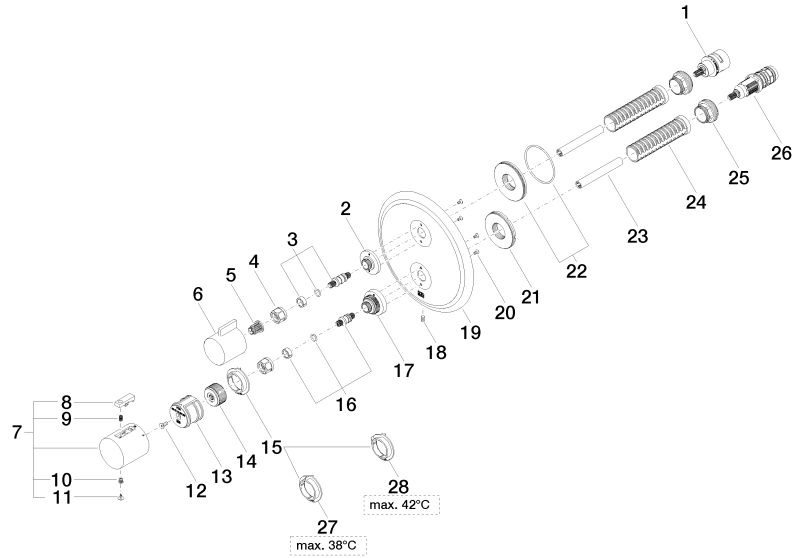

MADISON Concealed thermostat with one function volume control - Durabronz (23kt Gold)

MADISON

36 425 977

Product version up to 8/24/2020

Product version from 8/24/2020 to 2/1/2021

Product version from 2/1/2021 to 6/30/2022

Product version from 6/30/2022