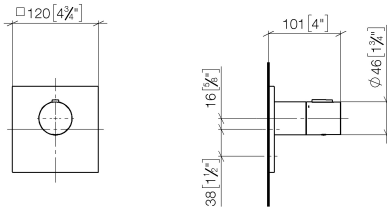

36 501 780

- cover plate 120 x 120 mm
- temperature control handle with safety limit stop at 38°C
- thermostat cartridge
- WRAS 2011026

Fits: IMO, MEM, CL.1, CYO

	Brushed Light Gold	36 501 780-27
	Chrome	36 501 780-00
	Brushed Platinum	36 501 780-06
	Platinum	36 501 780-08
	Dark Chrome	36 501 780-19
	Brushed Durabronze (23kt Gold)	36 501 780-28
	Matte Black	36 501 780-33
	Brushed Chrome	36 501 780-93
	Brushed Dark Platinum	36 501 780-99

Required miscellaneous

- xTOOL Concealed thermostat module without volume control -** 35 503 970 90
- min. recess depth 115 mm
 - max. recess depth 155 mm

36 501 780

mm [inches]

Certificates

WRAS_2011026.

DVGW_DW-
6512DN0706.