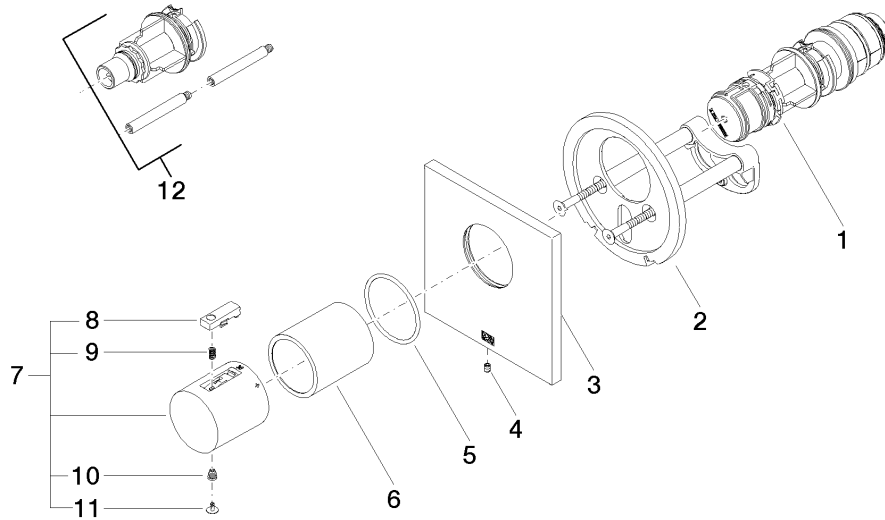

36 501 780

- cover plate 120 x 120 mm
- temperature control handle with safety limit stop at 38°C
- thermostat cartridge
- WRAS 2011026

Fits: IMO, MEM, CL.1, CYO

	Matte Black	36 501 780-33
	Chrome	36 501 780-00
	Brushed Platinum	36 501 780-06
	Platinum	36 501 780-08
	Dark Chrome	36 501 780-19
	Brushed Light Gold	36 501 780-27
	Brushed Durabronze (23kt Gold)	36 501 780-28
	Brushed Chrome	36 501 780-93
	Brushed Dark Platinum	36 501 780-99

**Required miscellaneous**

**xTOOL Concealed thermostat module without volume control -** 35 503 970 90  
 •max. recess depth 155 mm  
 •min. recess depth 115 mm

**Recommended miscellaneous**

**xGRID Attachment set for integrating in the dry wall construction -** 12 340 970 90

**Required miscellaneous**

**xGRID Installation track 555 mm -** 12 360 970 90

36 501 780

mm [inches]

Certificates

WRAS\_2011026.

DVGW\_DW-  
6512DN0706.

LGA\_29930.

### Spare parts list

No.	Item Number	Name	Quantity used	Delivery time
1	90 15 05 065 00 90	cartridge	1	2
2	90 11 01 196 00 90	base	1	2
3	90 11 02 533 00-33	cover	1	30
4	09 31 11 044 90	pin	1	2
5	90 14 10 049 00 90	seal	1	2
6	90 21 02 112 00-33	sleeve	1	30
7	90 17 33 004 00-33	handle	1	30
8	90 21 33 011 00-13	handle	1	2
9	90 16 02 027 00 90	spring	1	2
10	90 30 30 136 00 90	screw	1	2
11	90 31 20 049 00-13	plug	1	30
12	12 178 970 90	Extension 46 mm -	1	2