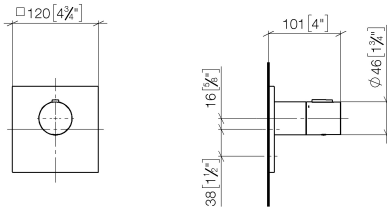

36 501 780

- cover plate 120 x 120 mm
- temperature control handle with safety limit stop at 38°C
- thermostat cartridge
- WRAS 2011026

Fits: IMO, MEM, CL.1, CYO

	Matte Black	36 501 780-33
	Chrome	36 501 780-00
	Brushed Platinum	36 501 780-06
	Platinum	36 501 780-08
	Dark Chrome	36 501 780-19
	Brushed Light Gold	36 501 780-27
	Brushed Durabronze (23kt Gold)	36 501 780-28
	Brushed Chrome	36 501 780-93
	Brushed Dark Platinum	36 501 780-99

**Required miscellaneous**

**xTOOL Concealed thermostat module without volume control -** 35 503 970 90  
 •max. recess depth 155 mm  
 •min. recess depth 115 mm

**Recommended miscellaneous**

**xGRID Attachment set for integrating in the dry wall construction -** 12 340 970 90

**Required miscellaneous**

**xGRID Installation track 555 mm -** 12 360 970 90

36 501 780

mm [inches]

Certificates

WRAS\_2011026.

DVGW\_DW-  
6512DN0706.

LGA\_29930.