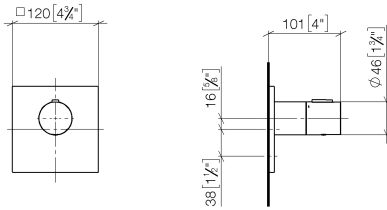

## Required miscellaneous

**xTOOL Concealed thermostat module without volume control -** 35 503 970 90  
 •max. recess depth 155 mm  
 •min. recess depth 115 mm

## Required miscellaneous

**xGRID Installation track 555 mm -** 12 360 970 90

36 501 780  
mm [inches]

Certificates

WRAS\_2011026.

DVGW\_DW-  
6512DN0706.

LGA\_29930.

LGA\_29932.