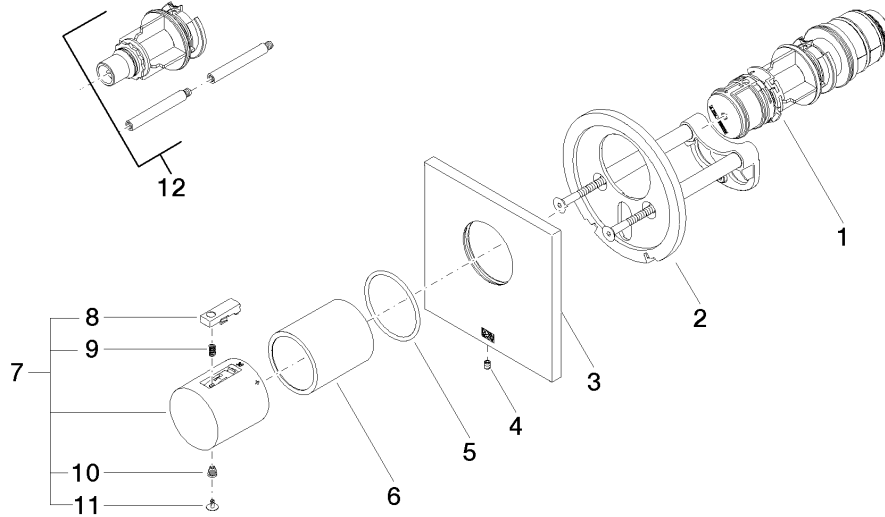

36 501 780

Spare parts list

No.	Item Number	Name	Quantity used	Delivery time
1	90 15 05 065 00 90	cartridge	1	2
2	90 11 01 196 00 90	base	1	2
3	90 11 02 533 00-99	cover	1	30
4	09 31 11 044 90	pin	1	2
5	90 14 10 049 00 90	seal	1	2
6	90 21 02 112 00-99	sleeve	1	-
Spare part can no longer be ordered, please order the replacement item				
7	90 17 33 004 00-99	handle	1	30
8	90 21 33 011 00-13	handle	1	2
9	90 16 02 027 00 90	spring	1	2
10	90 30 30 136 00 90	screw	1	2
11	90 31 20 049 00-13	plug	1	30
12	12 178 970 90	Extension 46 mm -	1	2