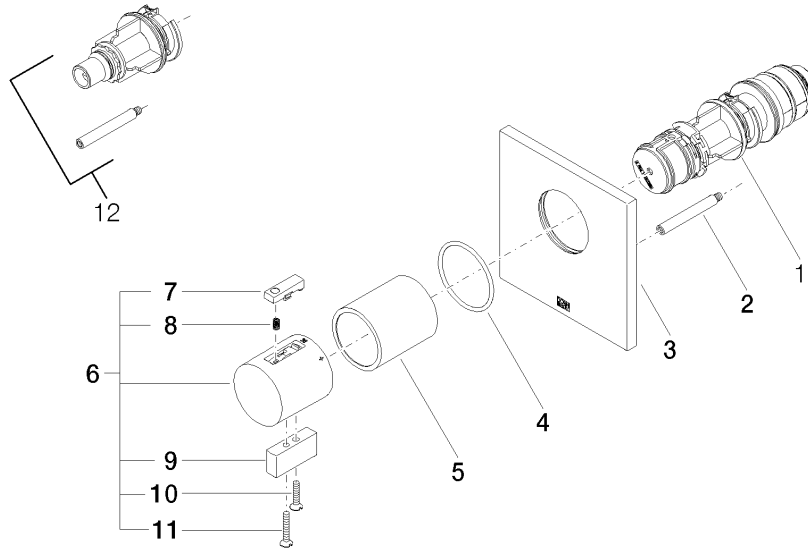

36 501 985

- cover plate 120 x 120 mm
- temperature control handle with safety limit stop at 38°C
- thermostat cartridge
- WRAS 2011026

Fits: IMO, MEM, CL.1, CYO

	Chrome	36 501 985-00
	Brushed Platinum	36 501 985-06
	Platinum	36 501 985-08
	Dark Chrome	36 501 985-19
	Brushed Light Gold	36 501 985-27
	Brushed Durabrass (23kt Gold)	36 501 985-28
	Matte Black	36 501 985-33
	Brushed Champagne (22kt Gold)	36 501 985-46
	Champagne (22kt Gold)	36 501 985-47
	Brushed Chrome	36 501 985-93
	Brushed Dark Platinum	36 501 985-99

**Required miscellaneous**

**xTOOL Concealed thermostat module without volume control -** 35 503 970 90  
 •max. recess depth 160 mm  
 •min. recess depth 95 mm

**Recommended miscellaneous**

**xGRID Attachment set for integrating in the dry wall construction -** 12 340 970 90

**Required miscellaneous**

**xGRID Installation track 555 mm -** 12 360 970 90

36 501 985

mm [inches]

Certificates

WRAS\_2011026.

DVGW\_DW-  
6512DN0706.

LGA\_29930.

### Spare parts list

No.	Item Number	Name	Quantity used	Delivery time
1	90 15 05 065 00 90	cartridge	1	2
2	90 31 09 095 00 90	bar	1	2
3	09 11 02 196-00	cover	1	60
4	90 14 10 049 00 90	seal	1	2
5	90 21 02 112 00-00	sleeve	1	10
6	04 17 33 006 00-00	handle	1	60
7	90 21 33 011 00-13	handle	1	2
8	90 16 02 027 00 90	spring	1	2
9	09 20 33 006-00	handle	1	10
10	09 30 30 159-00	screw	1	10
11	09 30 30 160-00	screw	1	10
12	12 178 970 90	Extension 46 mm -	1	2