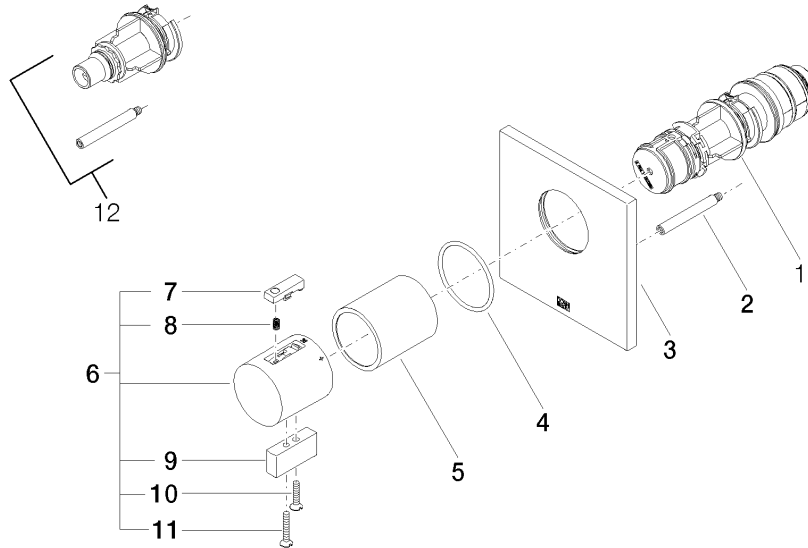

36 501 985

- cover plate 120 x 120 mm
- temperature control handle with safety limit stop at 38°C
- thermostat cartridge
- WRAS 2011026

Fits: IMO, MEM, CL.1, CYO

	Brushed Platinum	36 501 985-06
	Chrome	36 501 985-00
	Platinum	36 501 985-08
	Dark Chrome	36 501 985-19
	Brushed Light Gold	36 501 985-27
	Brushed Durabrass (23kt Gold)	36 501 985-28
	Matte Black	36 501 985-33
	Brushed Champagne (22kt Gold)	36 501 985-46
	Champagne (22kt Gold)	36 501 985-47
	Brushed Chrome	36 501 985-93
	Brushed Dark Platinum	36 501 985-99

**Required miscellaneous**

**xTOOL Concealed thermostat module without volume control -** 35 503 970 90  
 •max. recess depth 160 mm  
 •min. recess depth 95 mm

**Recommended miscellaneous**

**xGRID Attachment set for integrating in the dry wall construction -** 12 340 970 90

**Required miscellaneous**

**xGRID Installation track 555 mm -** 12 360 970 90

36 501 985

mm [inches]

Certificates

WRAS\_2011026.

DVGW\_DW-  
6512DN0706.

LGA\_29930.

### Spare parts list

No.	Item Number	Name	Quantity used	Delivery time
1	90 15 05 065 00 90	cartridge	1	2
2	90 31 09 095 00 90	bar	1	2
3	09 11 02 196-06	cover	1	60
4	90 14 10 049 00 90	seal	1	2
5	90 21 02 112 00-06	sleeve	1	10
6	04 17 33 006 00-06	handle	1	60
7	90 21 33 011 00-13	handle	1	2
8	90 16 02 027 00 90	spring	1	2
9	09 20 33 006-06	handle	1	10
10	09 30 30 159-06	screw	1	10
11	09 30 30 160-06	screw	1	10
12	12 178 970 90	Extension 46 mm -	1	2