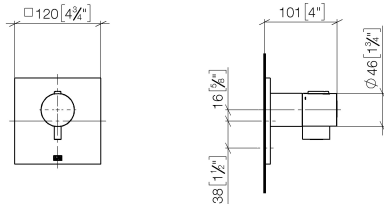

36 501 985

- cover plate 120 x 120 mm
- temperature control handle with safety limit stop at 38°C
- thermostat cartridge
- WRAS 2011026

Fits: IMO, MEM, CL.1, CYO

	Brushed Platinum	36 501 985-06
	Chrome	36 501 985-00
	Platinum	36 501 985-08
	Dark Chrome	36 501 985-19
	Brushed Light Gold	36 501 985-27
	Brushed Durabrass (23kt Gold)	36 501 985-28
	Matte Black	36 501 985-33
	Brushed Champagne (22kt Gold)	36 501 985-46
	Champagne (22kt Gold)	36 501 985-47
	Brushed Chrome	36 501 985-93
	Brushed Dark Platinum	36 501 985-99

**Required miscellaneous**

**xTOOL Concealed thermostat module without volume control -** 35 503 970 90  
 •max. recess depth 160 mm  
 •min. recess depth 95 mm

**Recommended miscellaneous**

**xGRID Attachment set for integrating in the dry wall construction -** 12 340 970 90

**Required miscellaneous**

**xGRID Installation track 555 mm -** 12 360 970 90

36 501 985

mm [inches]

Certificates

WRAS\_2011026.

DVGW\_DW-  
6512DN0706.

LGA\_29930.