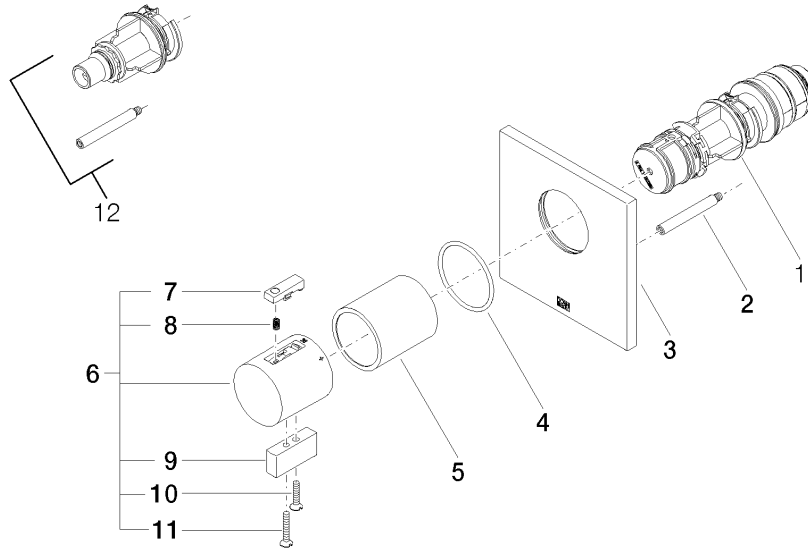

36 501 985

- cover plate 120 x 120 mm
- temperature control handle with safety limit stop at 38°C
- thermostat cartridge

Fits: IMO, MEM, CL.1, CYO

	Platinum	36 501 985-08
	Chrome	36 501 985-00
	Brushed Platinum	36 501 985-06
	Dark Chrome	36 501 985-19
	Brushed Light Gold	36 501 985-27
	Brushed Durabrass (23kt Gold)	36 501 985-28
	Matte Black	36 501 985-33
	Brushed Champagne (22kt Gold)	36 501 985-46
	Champagne (22kt Gold)	36 501 985-47
	Brushed Chrome	36 501 985-93
	Brushed Dark Platinum	36 501 985-99

**Required miscellaneous**

**xTOOL Concealed thermostat module without volume control -** 35 503 970 90  
 •max. recess depth 160 mm  
 •min. recess depth 95 mm

**Recommended miscellaneous**

**xGRID Attachment set for integrating in the dry wall construction -** 12 340 970 90

**Required miscellaneous**

**xGRID Installation track 555 mm -** 12 360 970 90

36 501 985

mm [inches]

Certificates

WRAS\_2011026.

DVGW\_DW-  
6512DN0706.

LGA\_29930.

### Spare parts list

No.	Item Number	Name	Quantity used	Delivery time
1	90 15 02 063 00 90	cartridge	1	2
2	90 31 09 095 00 90	bar	1	2
3	09 11 02 196-08	cover	1	60
4	90 14 10 049 00 90	seal	1	2
5	90 21 02 112 00-08	sleeve	1	40
6	04 17 33 006 00-08	handle	1	60
7	90 21 33 011 00-13	handle	1	2
8	90 16 02 027 00 90	spring	1	2
9	09 20 33 006-08	handle	1	40
10	09 30 30 159-08	screw	1	40
11	09 30 30 160-08	screw	1	40
12	12 178 970 90	Extension 46 mm -	1	2