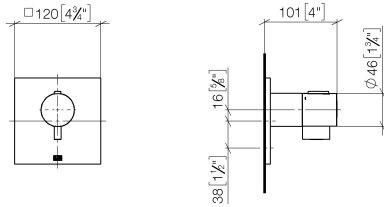

Required miscellaneous

xTOOL Concealed thermostat module without volume control - 35 503 970 90
 •max. recess depth 160 mm
 •min. recess depth 95 mm

Recommended miscellaneous

xGRID Attachment set for integrating in the dry wall construction - 12 340 970 90

Required miscellaneous

xGRID Installation track 555 mm - 12 360 970 90

36 501 985
mm [inches]

Certificates

WRAS_2011026.

DVGW_DW-
6512DN0706.

LGA_29930.

LGA_29932.