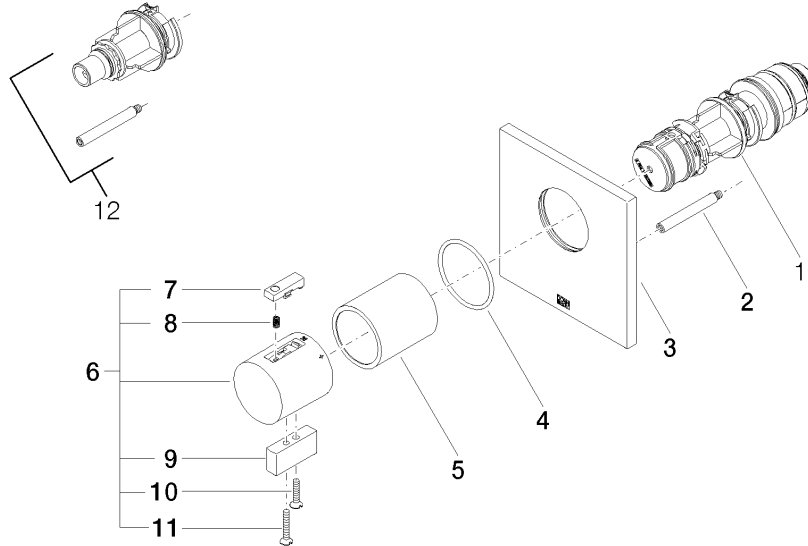

Required miscellaneous

xTOOL Concealed thermostat module without volume control - 35 503 970 90
 •max. recess depth 160 mm
 •min. recess depth 95 mm

Recommended miscellaneous

xGRID Attachment set for integrating in the dry wall construction - 12 340 970 90

Required miscellaneous

xGRID Installation track 555 mm - 12 360 970 90

36 501 985
mm [inches]

Certificates

WRAS_2011026.

DVGW_DW-
6512DN0706.

LGA_29930.

LGA_29932.

36 501 985

Spare parts list

| No. | Item Number | Name | Quantity used | Delivery time |
|-----|--------------------|-------------------|---------------|---------------|
| 1 | 90 15 05 065 00 90 | cartridge | 1 | 2 |
| 2 | 90 31 09 095 00 90 | bar | 1 | 2 |
| 3 | 09 11 02 196-28 | cover | 1 | 60 |
| 4 | 90 14 10 049 00 90 | seal | 1 | 2 |
| 5 | 90 21 02 112 00-28 | sleeve | 1 | 20 |
| 6 | 04 17 33 006 00-28 | handle | 1 | 60 |
| 7 | 90 21 33 011 00-13 | handle | 1 | 2 |
| 8 | 90 16 02 027 00 90 | spring | 1 | 2 |
| 9 | 09 20 33 006-28 | handle | 1 | 20 |
| 10 | 09 30 30 159-28 | screw | 1 | 20 |
| 11 | 09 30 30 160-28 | screw | 1 | 20 |
| 12 | 12 178 970 90 | Extension 46 mm - | 1 | 2 |