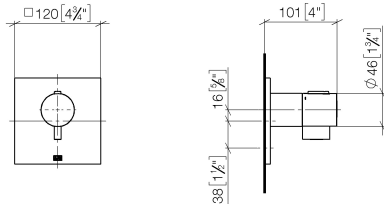

Required miscellaneous

xTOOL Concealed thermostat module without volume control - 35 503 970 90
 •min. recess depth 95 mm
 •max. recess depth 160 mm

Recommended miscellaneous

xGRID Attachment set for integrating in the dry wall construction - 12 340 970 90

Required miscellaneous

xGRID Installation track 555 mm - 12 360 970 90

xTOOL Concealed thermostat without volume control 1/2" - Brushed
Champagne (22kt Gold)

IMO

36 501 985
mm [inches]

Certificates

WRAS_2011026.

DVGW_DW-
6512DN0706.

LGA_29930.

xTOOL Concealed thermostat without volume control 1/2" - Brushed
Champagne (22kt Gold)

36 501 985