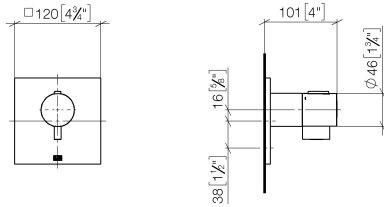

Required miscellaneous

xTOOL Concealed thermostat module without volume control - 35 503 970 90
 •min. recess depth 95 mm
 •max. recess depth 160 mm

Recommended miscellaneous

xGRID Attachment set for integrating in the dry wall construction - 12 340 970 90

Required miscellaneous

xGRID Installation track 555 mm - 12 360 970 90

36 501 985
mm [inches]

Certificates

WRAS_2011026.

DVGW_DW-
6512DN0706.

LGA_29930.

36 501 985