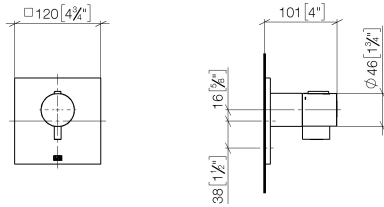

## Required miscellaneous

**xTOOL Concealed thermostat module without volume control -** 35 503 970 90

- max. recess depth 160 mm
- min. recess depth 95 mm

## Recommended miscellaneous

**xGRID Attachment set for integrating in the dry wall construction -** 12 340 970 90

## Required miscellaneous

**xGRID Installation track 555 mm -** 12 360 970 90

36 501 985  
mm [inches]

Certificates

WRAS\_2011026.

DVGW\_DW-  
6512DN0706.

LGA\_29930.

LGA\_29932.