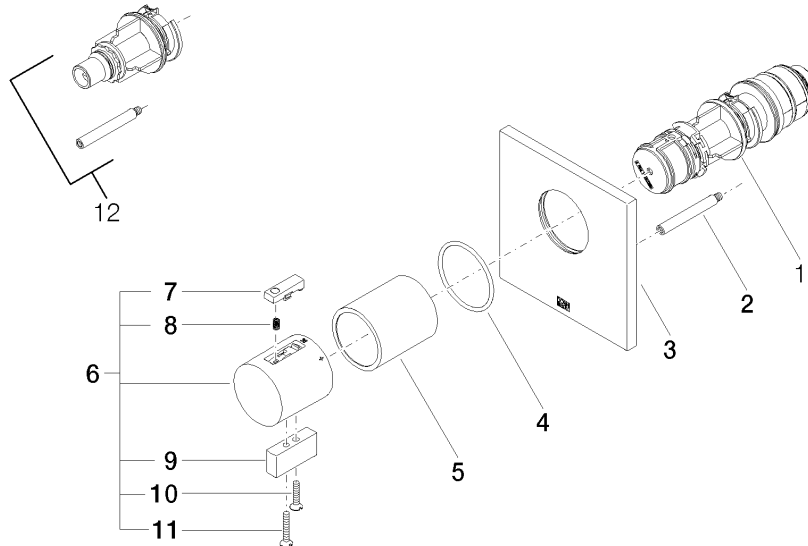

36 501 985

Spare parts list

No.	Item Number	Name	Quantity used	Delivery time
1	90 15 05 065 00 90	cartridge	1	2
2	90 31 09 095 00 90	bar	1	2
3	09 11 02 196-99	cover	1	60
4	90 14 10 049 00 90	seal	1	2
5	90 21 02 112 00-99	sleeve	1	-
Spare part can no longer be ordered, please order the replacement item				
6	04 17 33 006 00-99	handle	1	60
7	90 21 33 011 00-13	handle	1	2
8	90 16 02 027 00 90	spring	1	2
9	09 20 33 006-99	handle	1	30
10	09 30 30 159-99	screw	1	30
11	09 30 30 160-99	screw	1	30
12	12 178 970 90	Extension 46 mm -	1	2