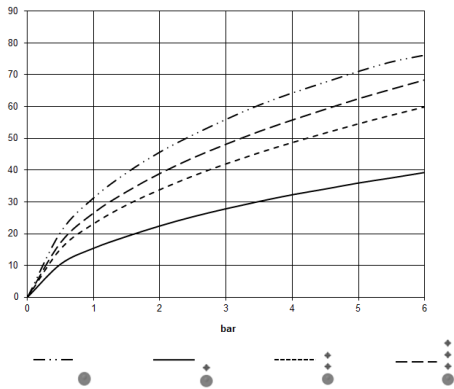

Required miscellaneous

xGRID Installation track 555 mm - 12 360 970 90

36 503 710 Product version from 2/2/2021

mm [inches]

Flow rate chart

Codes & Standards

DIN 4109

EN 1111