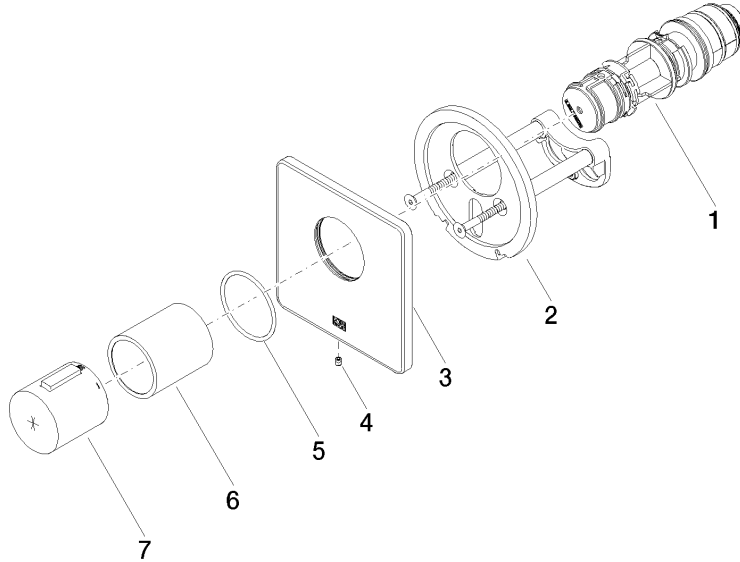

36 503 710 Product version from 2/2/2021

- cover plate 120 x 120 mm
- temperature control handle with safety limit stop at 38°C
- thermostat cartridge
- WRAS

Chrome

36 503 710-00

Brushed Platinum

36 503 710-06

Required miscellaneous

xGRID Installation track 555 mm - 12 360 970 90

36 503 710 Product version from 2/2/2021

mm [inches]

Flow rate chart

Codes & Standards

DIN 4109

EN 1111

ISO 3822

Scottish Water
Byelaws

UK Water Supply
Regulations

Ü-Zeichen

LULU xTOOL Concealed thermostat without volume control 3/4" - Chrome

LULU

36 503 710 Product version from 2/2/2021

Certificates

WRAS_2011

LGA_29

DVGW_DW-
6512DN0

LGA_29

LGA_29

Spare parts list

No.	Item Number	Name	Quantity used	Delivery time
1	90 15 02 063 00 90	cartridge	1	2
2	90 11 01 196 00 90	base	1	2
3	09 11 02 541-00	cover	1	10
4	09 31 11 044 90	pin	1	2
5	90 14 10 049 00 90	seal	1	2
6	90 21 02 112 00-00	sleeve	1	10
7	90 17 33 020 00-00	handle	1	10