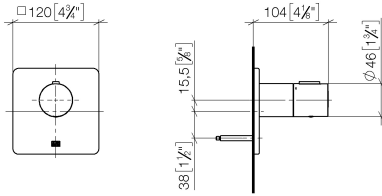

36 503 710 Product version from 2/2/2021

- cover plate 120 x 120 mm
- temperature control handle with safety limit stop at 38°C
- thermostat cartridge
- WRAS

Chrome

36 503 710-00

Brushed Platinum

36 503 710-06

Required miscellaneous

xTOOL Concealed thermostat module without volume control - 35 503 970 90
 •max. recess depth mm
 •min. recess depth mm

Recommended miscellaneous

xGRID Attachment set for integrating in the dry wall construction - 12 340 970 90

Required miscellaneous

xGRID Installation track 555 mm - 12 360 970 90

36 503 710 Product version from 2/2/2021

mm [inches]

Flow rate chart

Codes & Standards

DIN 4109

EN 1111

ISO 3822

Scottish Water
Byelaws

UK Water Supply
Regulations

Ü-Zeichen

LULU xTOOL Concealed thermostat without volume control 3/4" - Chrome

LULU

36 503 710 Product version from 2/2/2021

Certificates