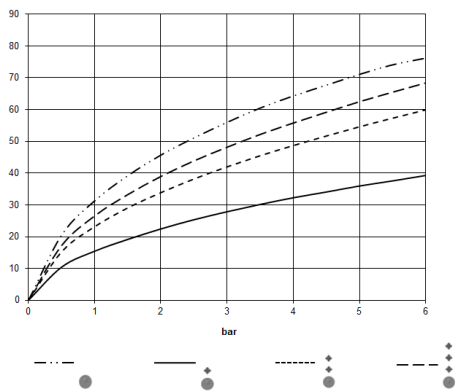

xGRID Attachment set for integrating in the dry wall construction - 12 340 970 90

Required miscellaneous

xGRID Installation track 555 mm - 12 360 970 90

36 503 710 Product version from 2/2/2021
mm [inches]

Flow rate chart

Codes & Standards

DIN 4109

EN 1111

ISO 3822

Scottish Water
Byelaws

UK Water Supply
Regulations

Ü-Zeichen