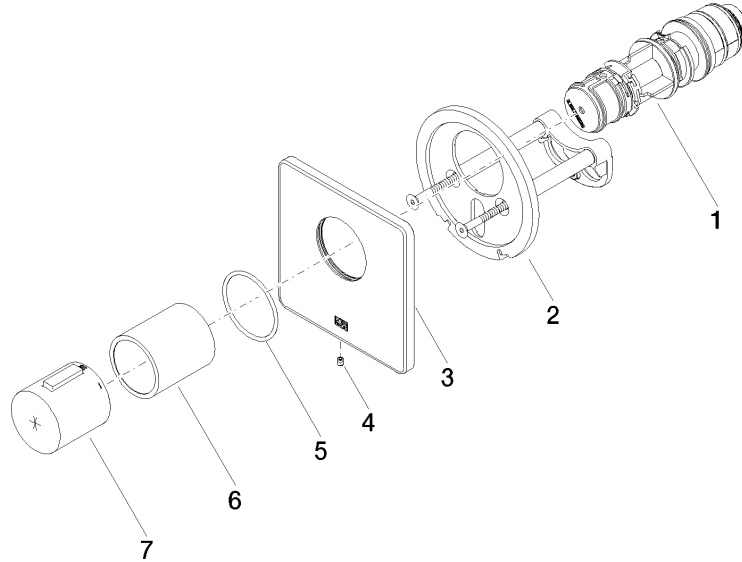

xGRID Attachment set for integrating in the dry wall construction - 12 340 970 90

Required miscellaneous

xGRID Installation track 555 mm - 12 360 970 90

36 503 710 Product version from 2/2/2021
mm [inches]

LULU xTOOL Concealed thermostat without volume control 3/4" - Brushed
Platinum

LULU

36 503 710 Product version from 2/2/2021

Certificates

WRAS_2011

LGA_29

DVGW_DW-
6512DN0

LGA_29

LGA_29

Spare parts list

No.	Item Number	Name	Quantity used	Delivery time
1	90 15 02 063 00 90	cartridge	1	2
2	90 11 01 196 00 90	base	1	2
3	09 11 02 541-06	cover	1	10
4	09 31 11 044 90	pin	1	2
5	90 14 10 049 00 90	seal	1	2
6	90 21 02 112 00-06	sleeve	1	10
7	90 17 33 020 00-06	handle	1	10