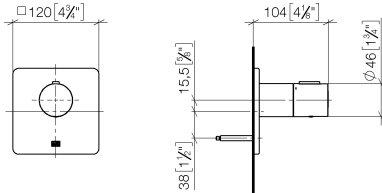

LULU xTOOL Concealed thermostat without volume control 3/4" - Brushed Platinum

LULU

36 503 710 Product version from 2/2/2021

- cover plate 120 x 120 mm
- temperature control handle with safety limit stop at 38°C
- thermostat cartridge
- WRAS

xGRID Attachment set for integrating in the dry wall construction - 12 340 970 90

Required miscellaneous

xGRID Installation track 555 mm - 12 360 970 90

36 503 710 Product version from 2/2/2021
mm [inches]