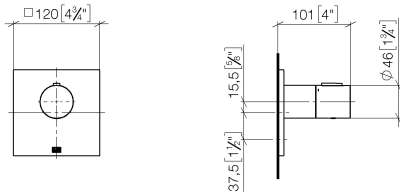

xTOOL Concealed thermostat without volume control 3/4" - Brushed Platinum

IMO

36 503 780

- cover plate 120 x 120 mm
- temperature control handle with safety limit stop at 38°C
- thermostat cartridge
- WRAS 2011026

Required miscellaneous

- xTOOL Concealed thermostat module without volume control -** 35 503 970 90
- max. recess depth 155 mm
 - min. recess depth 115 mm

36 503 780

mm [inches]

Flow rate chart

Certificates