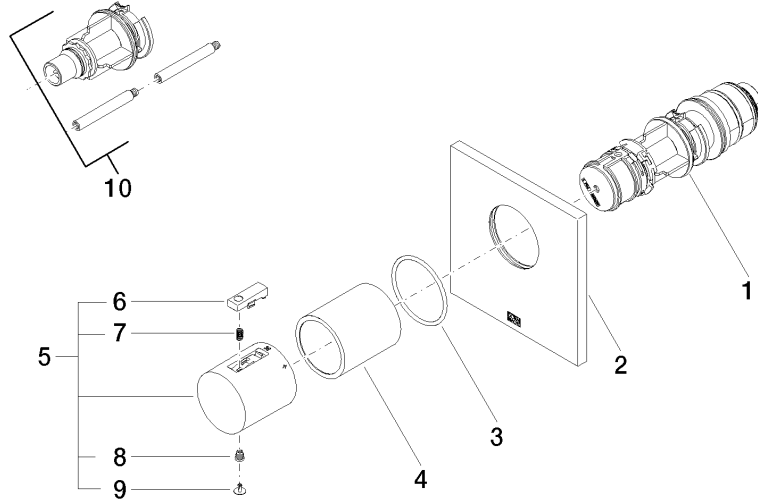

Required miscellaneous

- xTOOL Concealed thermostat module without volume control -** 35 503 970 90
- max. recess depth 155 mm
 - min. recess depth 115 mm

36 503 780

mm [inches]

Flow rate chart

Certificates

WRAS_2011026.

DVGW_DW-
6512DN0706.

LGA_29930.

LGA_29932.

36 503 780

Spare parts list

| No. | Item Number | Name | Quantity used | Delivery time |
|-----|--------------------|-------------------|---------------|---------------|
| 1 | 90 15 02 063 00 90 | cartridge | 1 | 2 |
| 2 | 09 11 02 196-06 | cover | 1 | 60 |
| 3 | 90 14 10 049 00 90 | seal | 1 | 2 |
| 4 | 90 21 02 112 00-06 | sleeve | 1 | 10 |
| 5 | 90 17 33 004 00-06 | handle | 1 | 10 |
| 6 | 90 21 33 011 00-13 | handle | 1 | 2 |
| 7 | 90 16 02 027 00 90 | spring | 1 | 2 |
| 8 | 90 30 30 136 00 90 | screw | 1 | 2 |
| 9 | 90 31 20 049 00-13 | plug | 1 | 30 |
| 10 | 12 178 970 90 | Extension 46 mm - | 1 | 2 |