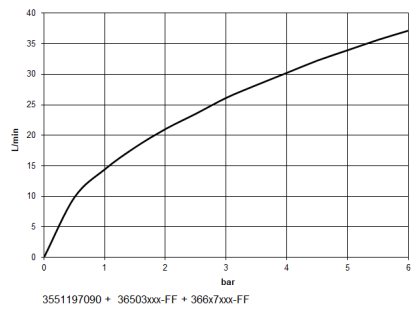

Required miscellaneous

- xTOOL Concealed thermostat module without volume control -** 35 503 970 90
- max. recess depth 155 mm
 - min. recess depth 115 mm

36 503 780

mm [inches]

Flow rate chart

Certificates