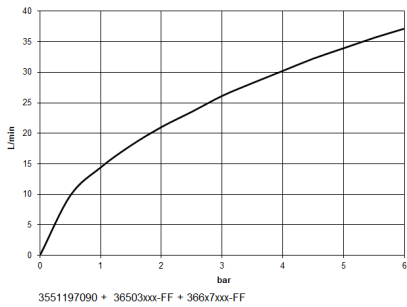

Required miscellaneous

xGRID Installation track 555 mm - 12 360 970 90

36 503 780

mm [inches]

Flow rate chart

Certificates

WRAS_2011026.

DVGW_DW-
6512DN0706.