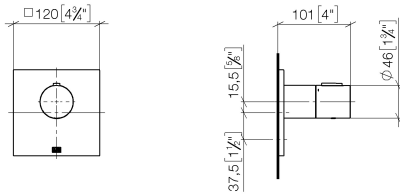

36 503 780

- cover plate 120 x 120 mm
- temperature control handle with safety limit stop at 38°C
- thermostat cartridge
- WRAS 2011026

Fits: IMO, MEM, CL.1, CYO

	Brushed Light Gold	36 503 780-27
	Chrome	36 503 780-00
	Brushed Platinum	36 503 780-06
	Platinum	36 503 780-08
	Dark Chrome	36 503 780-19
	Brushed Durabrass (23kt Gold)	36 503 780-28
	Matte Black	36 503 780-33
	Brushed Champagne (22kt Gold)	36 503 780-46
	Champagne (22kt Gold)	36 503 780-47
	Brushed Chrome	36 503 780-93
	Brushed Dark Platinum	36 503 780-99

Required miscellaneous

xTOOL Concealed thermostat module without volume control - 35 503 970 90
 •min. recess depth 115 mm
 •max. recess depth 155 mm

Recommended miscellaneous

xGRID Attachment set for integrating in the dry wall construction - 12 340 970 90

Required miscellaneous

xGRID Installation track 555 mm - 12 360 970 90

36 503 780

mm [inches]

Flow rate chart

Certificates

WRAS_2011026.

DVGW_DW-
6512DN0706.