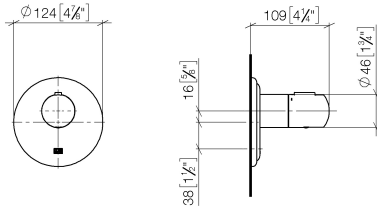

**xTOOL Concealed thermostat module without volume control -** 35 503 970 90  
 •max. recess depth mm  
 •min. recess depth mm

**Recommended miscellaneous**

**xGRID Attachment set for integrating in the dry wall construction -** 12 340 970 90

**Required miscellaneous**

**xGRID Installation track 555 mm -** 12 360 970 90

36 503 977 Product version from 1/1/2022  
mm [inches]

**Flow rate chart**

**Codes & Standards**

DIN 4109

EN 1111

ISO 3822