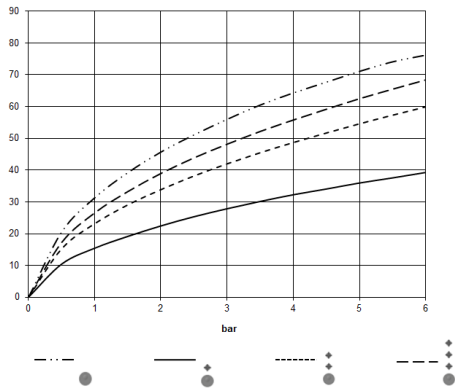

**Required miscellaneous**

**xGRID Installation track 555 mm -** 12 360 970 90

36 503 977 Product version from 1/1/2022  
mm [inches]

**Flow rate chart**

**Codes & Standards**

DIN 4109

EN 1111

ISO 3822

Scottish Water  
Byelaws

UK Water Supply  
Regulations

Ü-Zeichen

MADISON xTOOL Concealed thermostat without volume control 3/4" - Brushed  
Dark Platinum

---

MADISON

36 503 977 Product version from 1/1/2022