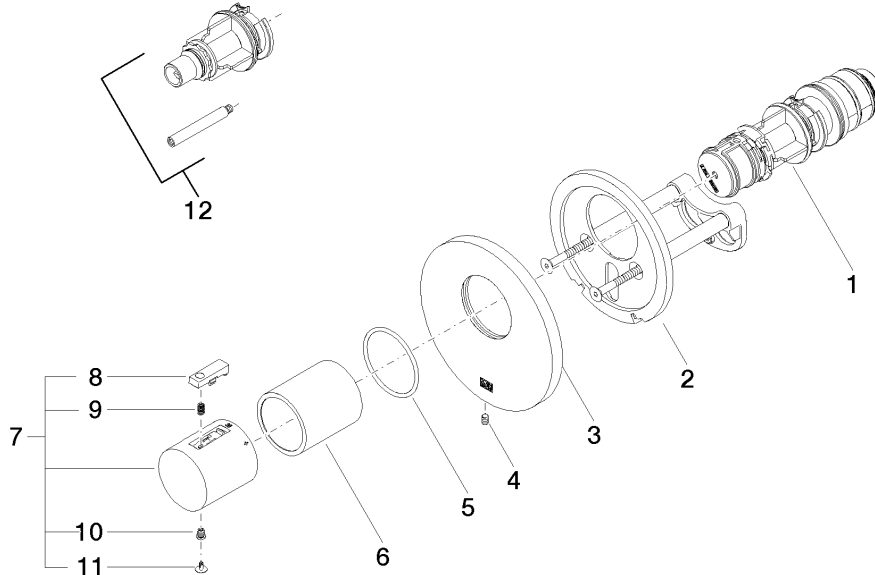

xTOOL Concealed thermostat without volume control 3/4" - Champagne (22kt Gold)

META

36 503 979

- cover plate Ø 124 mm
- temperature control handle with safety limit stop at 38°C
- thermostat cartridge

	Champagne (22kt Gold)	36 503 979-47
	Chrome	36 503 979-00
	Brushed Platinum	36 503 979-06
	Platinum	36 503 979-08
	Durabrand (23kt Gold)	36 503 979-09
	Dark Chrome	36 503 979-19
	Light Gold	36 503 979-26
	Brushed Light Gold	36 503 979-27
	Brushed Durabrand (23kt Gold)	36 503 979-28
	Matte Black	36 503 979-33
	Brushed Bronze	36 503 979-42
	Brushed Champagne (22kt Gold)	36 503 979-46
	Brushed Chrome	36 503 979-93
	Brushed Dark Platinum	36 503 979-99

Required miscellaneous

xTOOL Concealed thermostat module without volume control - 35 503 970 90
 • max. recess depth 110 mm
 • min. recess depth 85 mm

Recommended miscellaneous

xGRID Attachment set for integrating in the dry wall construction - 12 340 970 90

Required miscellaneous

xGRID Installation track 555 mm - 12 360 970 90

36 503 979
mm [inches]

Flow rate chart

Certificates

WRAS_2011026. DVGW_DW- LGA_29930.
6512DN0706.

36 503 979

Spare parts list

No.	Item Number	Name	Quantity used	Delivery time
1	90 15 02 063 00 90	cartridge	1	2
2	90 11 01 196 00 90	base	1	2
3	09 11 02 537-47	cover	1	30
4	09 31 11 048 90	pin	1	2
5	90 14 10 049 00 90	seal	1	2
6	90 21 02 112 00-47	sleeve	1	30
7	90 17 33 004 00-47	handle	1	30
8	90 21 33 011 00-13	handle	1	2
9	90 16 02 027 00 90	spring	1	2
10	90 30 30 136 00 90	screw	1	2
11	90 31 20 049 00-13	plug	1	30
12	12 178 970 90	Extension 46 mm -	1	2