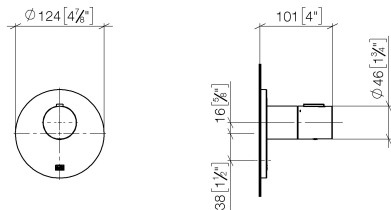

xTOOL Concealed thermostat without volume control 3/4" - Champagne (22kt Gold)

META

36 503 979

- cover plate Ø 124 mm
- temperature control handle with safety limit stop at 38°C
- thermostat cartridge

	Champagne (22kt Gold)	36 503 979-47
	Chrome	36 503 979-00
	Brushed Platinum	36 503 979-06
	Platinum	36 503 979-08
	Durabrand (23kt Gold)	36 503 979-09
	Dark Chrome	36 503 979-19
	Light Gold	36 503 979-26
	Brushed Light Gold	36 503 979-27
	Brushed Durabrand (23kt Gold)	36 503 979-28
	Matte Black	36 503 979-33
	Brushed Bronze	36 503 979-42
	Brushed Champagne (22kt Gold)	36 503 979-46
	Brushed Chrome	36 503 979-93
	Brushed Dark Platinum	36 503 979-99

Required miscellaneous

xTOOL Concealed thermostat module without volume control - 35 503 970 90
 • max. recess depth 110 mm
 • min. recess depth 85 mm

Recommended miscellaneous

xGRID Attachment set for integrating in the dry wall construction - 12 340 970 90

Required miscellaneous

xGRID Installation track 555 mm - 12 360 970 90

36 503 979
mm [inches]

Flow rate chart

Certificates

WRAS_2011026. DVGW_DW- LGA_29930.
6512DN0706.

36 503 979

Spare parts list

No.	Item Number	Name	Quantity used	Delivery time
1	90 15 02 063 00 90	cartridge	1	2
2	90 11 01 196 00 90	base	1	2
3	09 11 02 537-47	cover	1	30
4	09 31 11 048 90	pin	1	2
5	90 14 10 049 00 90	seal	1	2
6	90 21 02 112 00-47	sleeve	1	30
7	90 17 33 004 00-47	handle	1	30
8	90 21 33 011 00-13	handle	1	2
9	90 16 02 027 00 90	spring	1	2
10	90 30 30 136 00 90	screw	1	2
11	90 31 20 049 00-13	plug	1	30
12	12 178 970 90	Extension 46 mm -	1	2