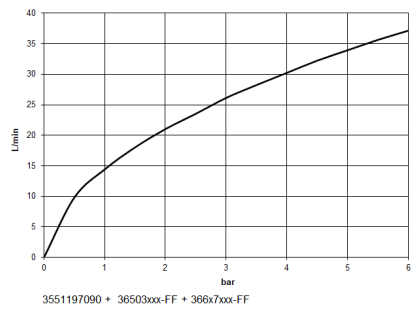

Required miscellaneous

xGRID Installation track 555 mm - 12 360 970 90

36 503 979
mm [inches]

Flow rate chart

Certificates

WRAS_2011026. DVGW_DW- LGA_29930.
6512DN0706.

36 503 979

Spare parts list

No.	Item Number	Name	Quantity used	Delivery time
1	90 15 02 063 00 90	cartridge	1	2
2	90 11 01 196 00 90	base	1	2
3	09 11 02 537-47	cover	1	30
4	09 31 11 048 90	pin	1	2
5	90 14 10 049 00 90	seal	1	2
6	90 21 02 112 00-47	sleeve	1	30
7	90 17 33 004 00-47	handle	1	30
8	90 21 33 011 00-13	handle	1	2
9	90 16 02 027 00 90	spring	1	2
10	90 30 30 136 00 90	screw	1	2
11	90 31 20 049 00-13	plug	1	30
12	12 178 970 90	Extension 46 mm -	1	2