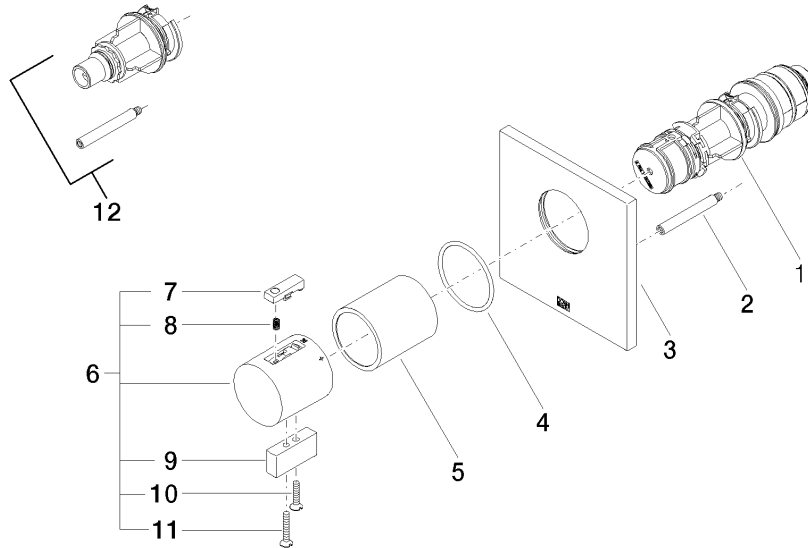

36 503 985

- cover plate 120 x 120 mm
- temperature control handle with safety limit stop at 38°C
- thermostat cartridge
- WRAS 2011026

Fits: IMO, MEM, CL.1, CYO

	Chrome	36 503 985-00
	Brushed Platinum	36 503 985-06
	Platinum	36 503 985-08
	Dark Chrome	36 503 985-19
	Brushed Light Gold	36 503 985-27
	Brushed Durabrass (23kt Gold)	36 503 985-28
	Matte Black	36 503 985-33
	Brushed Champagne (22kt Gold)	36 503 985-46
	Champagne (22kt Gold)	36 503 985-47
	Brushed Chrome	36 503 985-93
	Brushed Dark Platinum	36 503 985-99

Required miscellaneous

xTOOL Concealed thermostat module without volume control - 35 503 970 90
 •max. recess depth 160 mm
 •min. recess depth 95 mm

Recommended miscellaneous

xGRID Attachment set for integrating in the dry wall construction - 12 340 970 90

Required miscellaneous

xGRID Installation track 555 mm - 12 360 970 90

36 503 985

mm [inches]

Flow rate chart

3551197090 + 36503xxx-FF + 366x7xxx-FF

Certificates

WRAS_2011026.

DVGW_DW-
6512DN0706.

LGA_29930.

LGA_29932.

36 503 985

Spare parts list

No.	Item Number	Name	Quantity used	Delivery time
1	90 15 02 063 00 90	cartridge	1	2
2	90 31 09 095 00 90	bar	1	2
3	09 11 02 196-00	cover	1	60
4	90 14 10 049 00 90	seal	1	2
5	90 21 02 112 00-00	sleeve	1	10
6	04 17 33 006 00-00	handle	1	60
7	90 21 33 011 00-13	handle	1	2
8	90 16 02 027 00 90	spring	1	2
9	09 20 33 006-00	handle	1	10
10	09 30 30 159-00	screw	1	10
11	09 30 30 160-00	screw	1	10
12	12 178 970 90	Extension 46 mm -	1	2