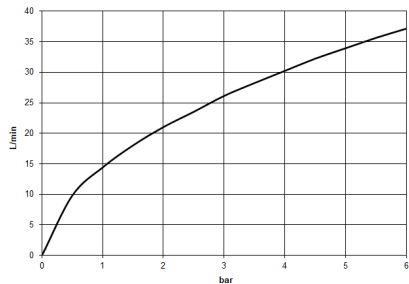

Required miscellaneous

xGRID Installation track 555 mm - 12 360 970 90

36 503 985

mm [inches]

Flow rate chart

3551197090 + 36503xxx-FF + 366x7xxx-FF

Certificates

WRAS_2011026.