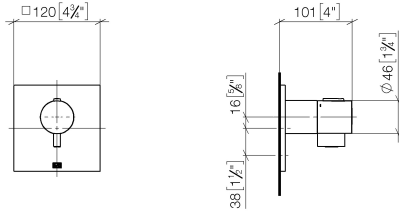

36 503 985

- cover plate 120 x 120 mm
- temperature control handle with safety limit stop at 38°C
- thermostat cartridge
- WRAS 2011026

Fits: IMO, MEM, CL.1, CYO

	Chrome	36 503 985-00
	Brushed Platinum	36 503 985-06
	Platinum	36 503 985-08
	Dark Chrome	36 503 985-19
	Brushed Light Gold	36 503 985-27
	Brushed Durabrass (23kt Gold)	36 503 985-28
	Matte Black	36 503 985-33
	Brushed Champagne (22kt Gold)	36 503 985-46
	Champagne (22kt Gold)	36 503 985-47
	Brushed Chrome	36 503 985-93
	Brushed Dark Platinum	36 503 985-99

Required miscellaneous

xTOOL Concealed thermostat module without volume control - 35 503 970 90
 •max. recess depth 160 mm
 •min. recess depth 95 mm

Recommended miscellaneous

xGRID Attachment set for integrating in the dry wall construction - 12 340 970 90

Required miscellaneous

xGRID Installation track 555 mm - 12 360 970 90

36 503 985

mm [inches]

Flow rate chart

3551197090 + 36503xxx-FF + 366x7xxx-FF

Certificates

WRAS_2011026.

DVGW_DW-
6512DN0706.

LGA_29930.

LGA_29932.

36 503 985

Spare parts list

No.	Item Number	Name	Quantity used	Delivery time
1	90 15 02 063 00 90	cartridge	1	2
2	90 31 09 095 00 90	bar	1	2
3	09 11 02 196-00	cover	1	60
4	90 14 10 049 00 90	seal	1	2
5	90 21 02 112 00-00	sleeve	1	10
6	04 17 33 006 00-00	handle	1	60
7	90 21 33 011 00-13	handle	1	2
8	90 16 02 027 00 90	spring	1	2
9	09 20 33 006-00	handle	1	10
10	09 30 30 159-00	screw	1	10
11	09 30 30 160-00	screw	1	10
12	12 178 970 90	Extension 46 mm -	1	2