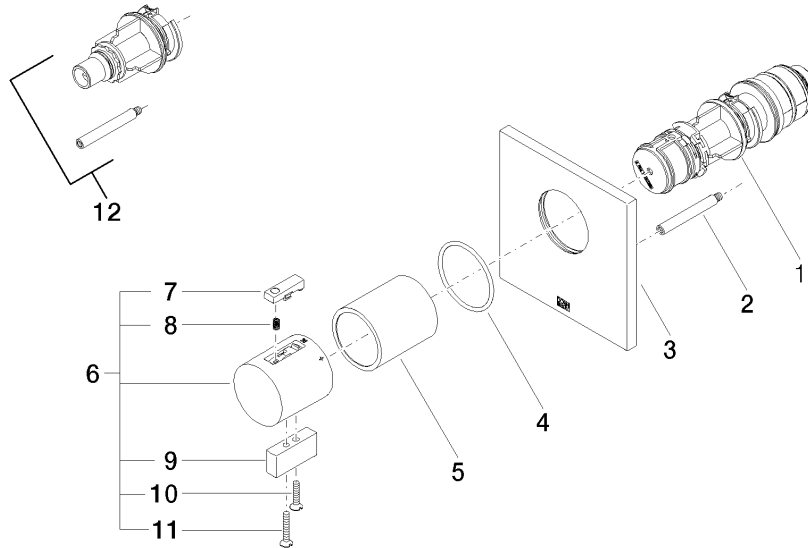

Required miscellaneous

xTOOL Concealed thermostat module without volume control - 35 503 970 90
 •max. recess depth 160 mm
 •min. recess depth 95 mm

Recommended miscellaneous

xGRID Attachment set for integrating in the dry wall construction - 12 340 970 90

Required miscellaneous

xGRID Installation track 555 mm - 12 360 970 90

36 503 985

mm [inches]

Flow rate chart

Certificates

WRAS_2011026.

DVGW_DW-
6512DN0706.

LGA_29930.

LGA_29932.

36 503 985

Spare parts list

No.	Item Number	Name	Quantity used	Delivery time
1	90 15 02 063 00 90	cartridge	1	2
2	90 31 09 095 00 90	bar	1	2
3	09 11 02 196-06	cover	1	60
4	90 14 10 049 00 90	seal	1	2
5	90 21 02 112 00-06	sleeve	1	10
6	04 17 33 006 00-06	handle	1	60
7	90 21 33 011 00-13	handle	1	2
8	90 16 02 027 00 90	spring	1	2
9	09 20 33 006-06	handle	1	10
10	09 30 30 159-06	screw	1	10
11	09 30 30 160-06	screw	1	10
12	12 178 970 90	Extension 46 mm -	1	2