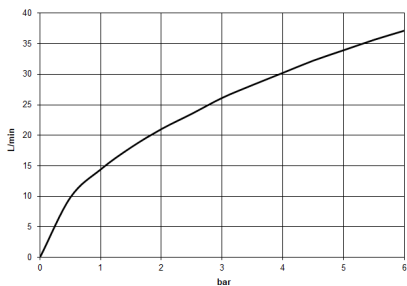

**Required miscellaneous**

**xGRID Installation track 555 mm -** 12 360 970 90

36 503 985

mm [inches]

Flow rate chart

3551197090 + 36503xxx-FF + 366x7xxx-FF

Certificates

WRAS\_2011026.