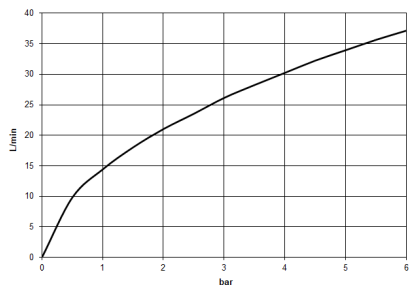

36 503 985

- cover plate 120 x 120 mm
- temperature control handle with safety limit stop at 38°C
- thermostat cartridge
- WRAS 2011026

Fits: IMO, MEM, CL.1, CYO

	Brushed Light Gold	36 503 985-27
	Chrome	36 503 985-00
	Brushed Platinum	36 503 985-06
	Platinum	36 503 985-08
	Dark Chrome	36 503 985-19
	Brushed Durabronze (23kt Gold)	36 503 985-28
	Matte Black	36 503 985-33
	Brushed Champagne (22kt Gold)	36 503 985-46
	Champagne (22kt Gold)	36 503 985-47
	Brushed Chrome	36 503 985-93
	Brushed Dark Platinum	36 503 985-99

Required miscellaneous

- xTOOL Concealed thermostat module without volume control -** 35 503 970 90
- min. recess depth 95 mm
 - max. recess depth 160 mm

36 503 985

mm [inches]

Flow rate chart

3551197090 + 36503xxx-FF + 366x7xxx-FF