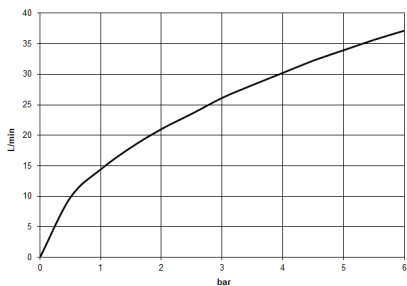

**Required miscellaneous**

**xGRID Installation track 555 mm -** 12 360 970 90

**xTOOL Concealed thermostat without volume control 3/4" - Brushed  
Champagne (22kt Gold)**

IMO

36 503 985  
mm [inches]

**Flow rate chart**