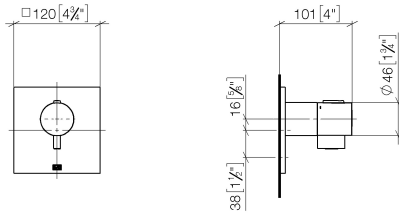

Required miscellaneous

xTOOL Concealed thermostat module without volume control - 35 503 970 90
 • max. recess depth 160 mm
 • min. recess depth 95 mm

Recommended miscellaneous

xGRID Attachment set for integrating in the dry wall construction - 12 340 970 90

Required miscellaneous

xGRID Installation track 555 mm - 12 360 970 90

36 503 985
mm [inches]

Flow rate chart

3551197090 + 36503xxx-FF + 366x7xxx-FF

Certificates

WRAS_2011026.

DVGW_DW-
6512DN0706.