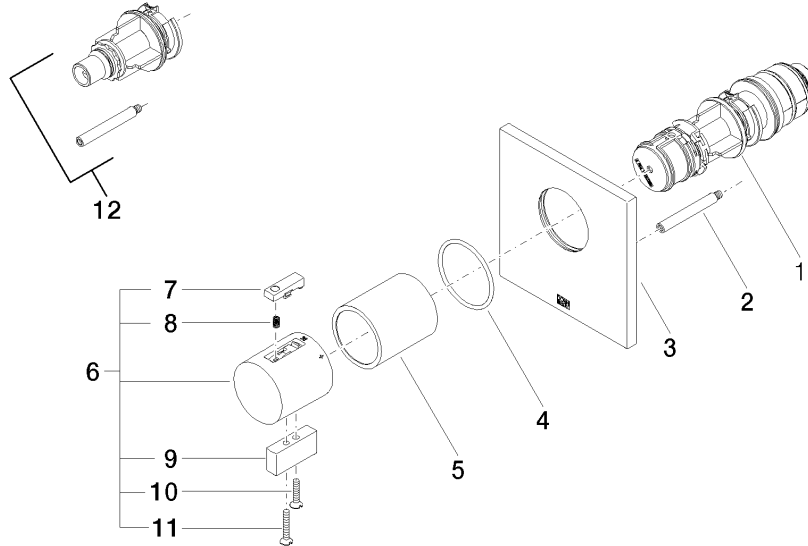

Required miscellaneous

xTOOL Concealed thermostat module without volume control - 35 503 970 90
 •max. recess depth 160 mm
 •min. recess depth 95 mm

Recommended miscellaneous

xGRID Attachment set for integrating in the dry wall construction - 12 340 970 90

Required miscellaneous

xGRID Installation track 555 mm - 12 360 970 90

36 503 985
mm [inches]

Flow rate chart

3551197090 + 36503xxx-FF + 366x7xxx-FF

Certificates

WRAS_2011026. DVGW_DW-6512DN0706. LGA_29930. LGA_29932.

36 503 985

Spare parts list

No.	Item Number	Name	Quantity used	Delivery time
1	90 15 02 063 00 90	cartridge	1	2
2	90 31 09 095 00 90	bar	1	2
3	09 11 02 196-99	cover	1	60
4	90 14 10 049 00 90	seal	1	2
5	90 21 02 112 00-99	sleeve	1	-
Spare part can no longer be ordered, please order the replacement item				
6	04 17 33 006 00-99	handle	1	60
7	90 21 33 011 00-13	handle	1	2
8	90 16 02 027 00 90	spring	1	2
9	09 20 33 006-99	handle	1	30
10	09 30 30 159-99	screw	1	30
11	09 30 30 160-99	screw	1	30
12	12 178 970 90	Extension 46 mm -	1	2