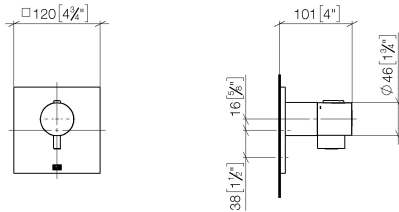

Required miscellaneous

xTOOL Concealed thermostat module without volume control - 35 503 970 90
 •max. recess depth 160 mm
 •min. recess depth 95 mm

Recommended miscellaneous

xGRID Attachment set for integrating in the dry wall construction - 12 340 970 90

Required miscellaneous

xGRID Installation track 555 mm - 12 360 970 90

36 503 985
mm [inches]

Flow rate chart

3551197090 + 36503xxx-FF + 366x7xxx-FF

Certificates

WRAS_2011026. DVGW_DW-6512DN0706. LGA_29930. LGA_29932.