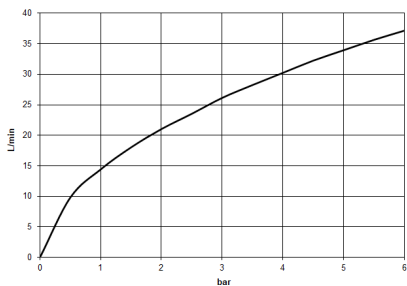

Required miscellaneous

xGRID Installation track 555 mm - 12 360 970 90

36 503 985
mm [inches]

Flow rate chart

3551197090 + 36503xxx-FF + 366x7xxx-FF

Certificates

WRAS_2011026. DVGW_DW-6512DN0706. LGA_29930. LGA_29932.