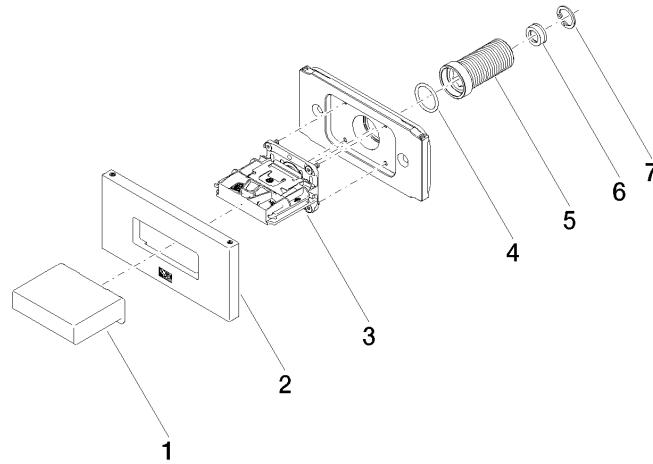

WATER CURVE Concealed body spray - Brushed Durabross (23kt Gold)

IMO

36 514 979

- AQUAPRESSURE FLOW, max. flow rate 6.8 l/min (at 3 bar)
- water jet adjustable
- cover plate 120 x 60 mm
- 1/2" connection
- This product can help a building meet the requirements of Green Building Rating Systems, e.g. LEED®, BREEAM®, DGNB

Recommended miscellaneous

- Concealed wall elbow -**
- max. recess depth 163 mm
 - min. recess depth 90 mm

35 085 970 90

36 514 979

mm [inches]

Flow rate chart

36 514 979

Spare parts list

No.	Item Number	Name	Quantity used	Delivery time
1	09 17 01 230-28	casing	1	20
2	90 27 97 041 00-28	rosette	1	20
3	90 29 03 088 00 90	insert	1	2
4	90 14 10 010 00 90	seal	1	2
5	09 24 04 336 90	nipple	1	2
6	09 23 01 165 90	flow reducer	1	2
7	09 16 01 014 90	ring	1	2