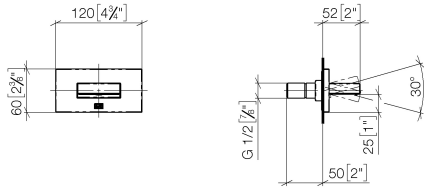

WATER CURVE Concealed body spray - Brushed Durabross (23kt Gold)

IMO

36 514 979

- AQUAPRESSURE FLOW, max. flow rate 6.8 l/min (at 3 bar)
- water jet adjustable
- cover plate 120 x 60 mm
- 1/2" connection
- This product can help a building meet the requirements of Green Building Rating Systems, e.g. LEED®, BREEAM®, DGNB

Recommended miscellaneous

- Concealed wall elbow -**
- max. recess depth 163 mm
 - min. recess depth 90 mm

35 085 970 90

36 514 979

mm [inches]

Flow rate chart

36 514 979

Spare parts list

No.	Item Number	Name	Quantity used	Delivery time
1	09 17 01 230-28	casing	1	20
2	90 27 97 041 00-28	rosette	1	20
3	90 29 03 088 00 90	insert	1	2
4	90 14 10 010 00 90	seal	1	2
5	09 24 04 336 90	nipple	1	2
6	09 23 01 165 90	flow reducer	1	2
7	09 16 01 014 90	ring	1	2