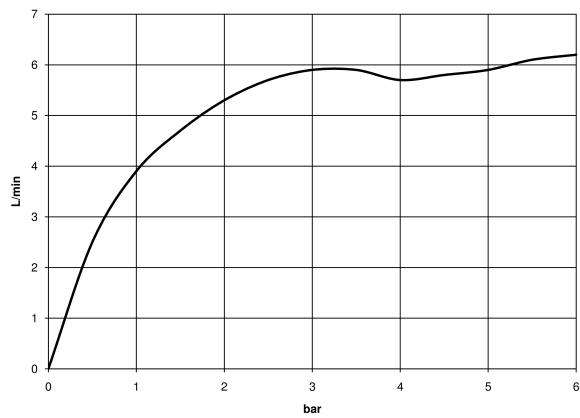

36 517 979

- HORIZONTAL RAIN, max. flow rate 6 l/min (at 3 bar)
- with anti-scale system
- cover plate 240 x 60 mm
- 1/2" connection
- This product can help a building meet the requirements of Green Building Rating Systems, e.g. LEED®, BREEAM®, DGNB

Fits: IMO, LULU, MADISON, MEM, TARA, CL.1, LISSÉ, VAIA, META, CYO

	Brushed Light Gold	36 517 979-27 0050
	Chrome	36 517 979-00 0050
	Brushed Platinum	36 517 979-06 0050
	Platinum	36 517 979-08 0050
	Dark Chrome	36 517 979-19 0050
	Light Gold	36 517 979-26 0050
	Brushed Durabronze (23kt Gold)	36 517 979-28 0050
	Matte Black	36 517 979-33 0050
	Brushed Bronze	36 517 979-42 0050
	Brushed Champagne (22kt Gold)	36 517 979-46 0050
	Champagne (22kt Gold)	36 517 979-47 0050
	Brushed Chrome	36 517 979-93 0050
	Brushed Dark Platinum	36 517 979-99 0050

36 517 979

mm [inches]

Flow rate chart

36 517 979

Parts for other finishes can be found here: [Chrome](#)

Spare parts list

No.	Item Number	Name	Quantity used	Delivery time
1	90 11 02 137 00 90	connection	1	2
2	90 11 02 332 00-00	insert	1	10
3	09 27 99 001-27	rosette	1	60
4	09 31 11 081 90	pin	1	2