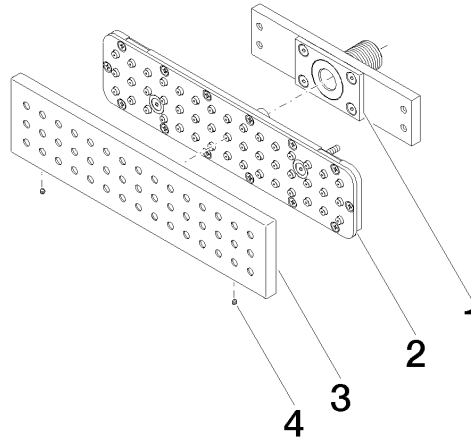

36 517 979

mm [inches]

Flow rate chart

36 517 979

Parts for other finishes can be found here: [Chrome](#)

Spare parts list

No.	Item Number	Name	Quantity used	Delivery time
1	90 11 02 137 00 90	connection	1	2
2	90 11 02 332 00-00	insert	1	10
3	09 27 99 001-27	rosette	1	60
4	09 31 11 081 90	pin	1	2