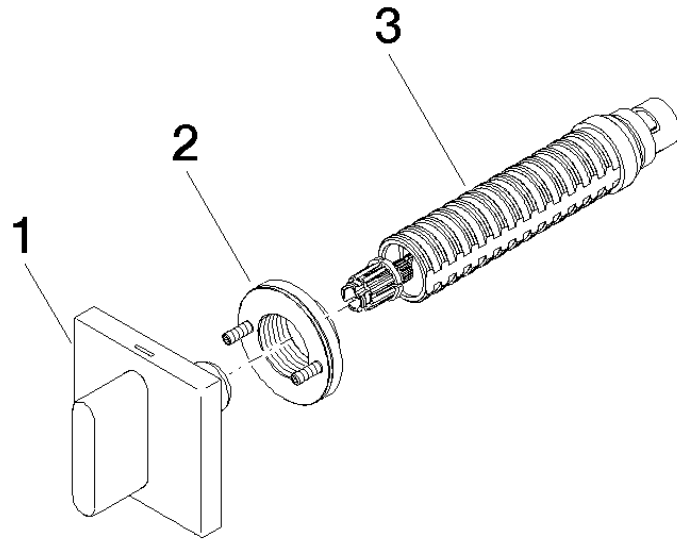

**CL.1 Wall valve clockwise closing cold 1/2" - Dark Chrome**

CL.1

36 607 706

- rosette 60 x 60 mm
- with cold marking
- head part with cut-to-length spindle and sleeve

	Dark Chrome	36 607 706-19
	Chrome	36 607 706-00
	Brushed Platinum	36 607 706-06
	Brushed Champagne (22kt Gold)	36 607 706-46
	Champagne (22kt Gold)	36 607 706-47
	Brushed Dark Platinum	36 607 706-99

**Required miscellaneous**

- Wall valve 1/2" -** 35 607 970 90
- max. recess depth 150 mm
  - min. recess depth 105 mm

36 607 706

mm [inches]

Certificates

LGA\_29931.

WRAS\_2010066.

36 607 706

Spare parts list

No.	Item Number	Name	Quantity used	Delivery time
1	90 20 70 051 02-19	handle ( cold )	1	20
2	90 21 02 108 00 90	disc	1	2
3	90 90 03 143 00 90	top	1	2