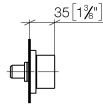

**CL.1 Wall valve clockwise closing cold 1/2" - Dark Chrome**

CL.1

36 607 706

- rosette 60 x 60 mm
- with cold marking
- head part with cut-to-length spindle and sleeve

	Dark Chrome	36 607 706-19
	Chrome	36 607 706-00
	Brushed Platinum	36 607 706-06
	Brushed Champagne (22kt Gold)	36 607 706-46
	Champagne (22kt Gold)	36 607 706-47
	Brushed Dark Platinum	36 607 706-99

**Required miscellaneous**

- Wall valve 1/2" -** 35 607 970 90
- max. recess depth 150 mm
  - min. recess depth 105 mm

36 607 706

mm [inches]

Certificates

LGA\_29931.

WRAS\_2010066.

36 607 706

Spare parts list

No.	Item Number	Name	Quantity used	Delivery time
1	90 20 70 051 02-19	handle ( cold )	1	20
2	90 21 02 108 00 90	disc	1	2
3	90 90 03 143 00 90	top	1	2