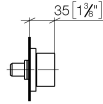

**CL.1 Wall valve clockwise closing cold 1/2" - Brushed Champagne (22kt Gold)**

CL.1

36 607 706

- rosette 60 x 60 mm
- with cold marking
- head part with cut-to-length spindle and sleeve

	Brushed Champagne (22kt Gold)	36 607 706-46
	Chrome	36 607 706-00
	Brushed Platinum	36 607 706-06
	Dark Chrome	36 607 706-19
	Champagne (22kt Gold)	36 607 706-47
	Brushed Dark Platinum	36 607 706-99

**Required miscellaneous**

**Wall valve 1/2" -** 35 607 970 90

- max. recess depth 150 mm
- min. recess depth 105 mm

36 607 706

mm [inches]

Certificates

---

LGA\_29931.

### Spare parts list

No.	Item Number	Name	Quantity used	Delivery time
1	90 20 70 051 02-46	handle ( cold )	1	30
2	90 21 02 108 00 90	disc	1	2
3	90 90 03 143 00 90	top	1	2