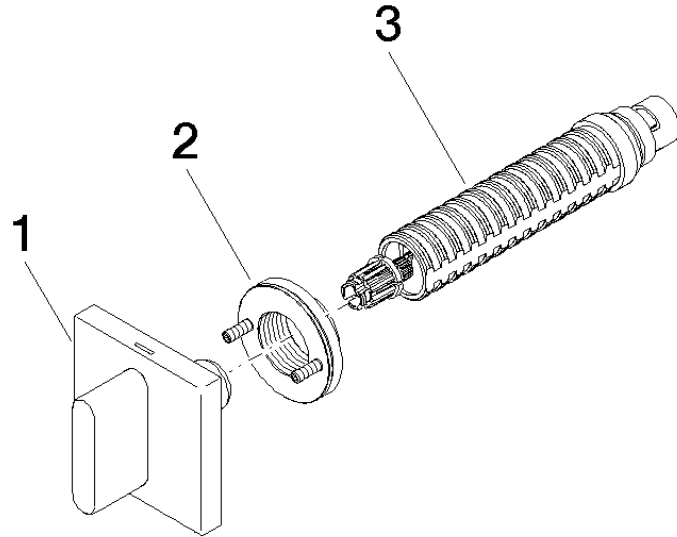

**CL.1 Wall valve clockwise closing cold 1/2" - Brushed Champagne (22kt Gold)**

CL.1

36 607 706

- rosette 60 x 60 mm
- with cold marking
- head part with cut-to-length spindle and sleeve

	Brushed Champagne (22kt Gold)	36 607 706-46
	Chrome	36 607 706-00
	Brushed Platinum	36 607 706-06
	Dark Chrome	36 607 706-19
	Champagne (22kt Gold)	36 607 706-47
	Brushed Dark Platinum	36 607 706-99

**Required miscellaneous**

**Wall valve 1/2" -** 35 607 970 90

- max. recess depth 150 mm
- min. recess depth 105 mm

36 607 706

mm [inches]

Certificates

---

LGA\_29931.

### Spare parts list

No.	Item Number	Name	Quantity used	Delivery time
1	90 20 70 051 02-46	handle ( cold )	1	30
2	90 21 02 108 00 90	disc	1	2
3	90 90 03 143 00 90	top	1	2