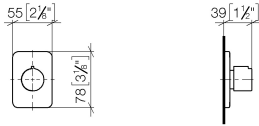

LULU Wall valve clockwise closing 1/2" - Chrome

LULU

36 607 710

- rosette 78 x 55 mm
- head part with cut-to-length spindle and sleeve
- WRAS

	Chrome	36 607 710-00
	Brushed Platinum	36 607 710-06

Required miscellaneous

- Wall valve 1/2" -** 35 607 970 90
- max. recess depth mm
 - min. recess depth mm

36 607 710

mm [inches]

Codes & Standards

DIN 4109	EN 1111	EN 200	ISO 3822
Scottish Water Byelaws	UK Water Supply Regulations	Ü-Zeichen	

Certificates

DVGW_DW-6501DN0	WRAS_2011	LGA_29	WRAS_2010	DVGW_DW-6512DN0
LGA_29				

36 607 710

Spare parts list

No.	Item Number	Name	Quantity used	Delivery time
1	90 90 03 143 00 90	top	1	2
2	09 27 71 029-00	rosette	1	10
3	90 31 11 007 00 90	pin	1	2
4	90 14 10 063 00 90	seal	1	2
5	09 16 01 025 90	ring	1	2
6	09 21 02 070-00	cover	1	10
7	09 20 97 030-00	handle	1	10
8	90 30 09 010 00 90	key	1	2