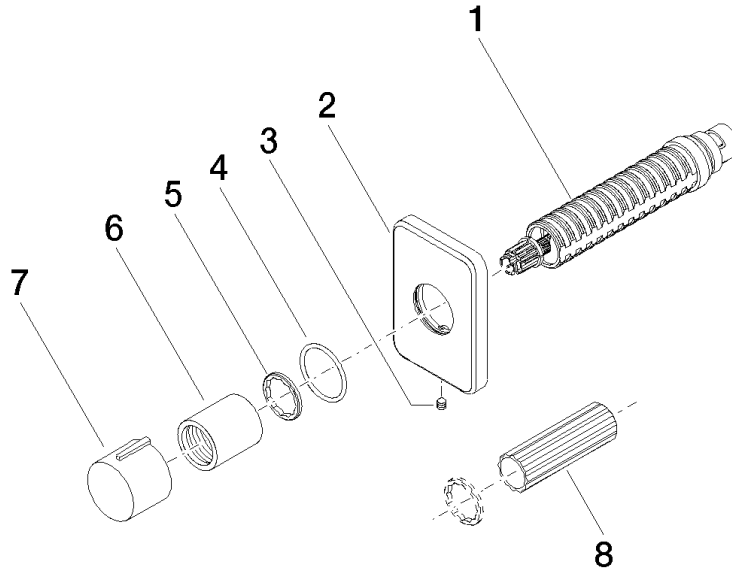

LULU Wall valve clockwise closing 1/2" - Chrome

LULU

36 607 710

- rosette 78 x 55 mm
- head part with cut-to-length spindle and sleeve
- WRAS

	Chrome	36 607 710-00
	Brushed Platinum	36 607 710-06

Required miscellaneous

- Wall valve 1/2" -** 35 607 970 90
- max. recess depth mm
 - min. recess depth mm

36 607 710

mm [inches]

Codes & Standards

DIN 4109	EN 1111	EN 200	ISO 3822
Scottish Water Byelaws	UK Water Supply Regulations	Ü-Zeichen	

Certificates

DVGW_DW-6501DN0	WRAS_2011	LGA_29	WRAS_2010	DVGW_DW-6512DN0
LGA_29				

36 607 710

Spare parts list

No.	Item Number	Name	Quantity used	Delivery time
1	90 90 03 143 00 90	top	1	2
2	09 27 71 029-00	rosette	1	10
3	90 31 11 007 00 90	pin	1	2
4	90 14 10 063 00 90	seal	1	2
5	09 16 01 025 90	ring	1	2
6	09 21 02 070-00	cover	1	10
7	09 20 97 030-00	handle	1	10
8	90 30 09 010 00 90	key	1	2