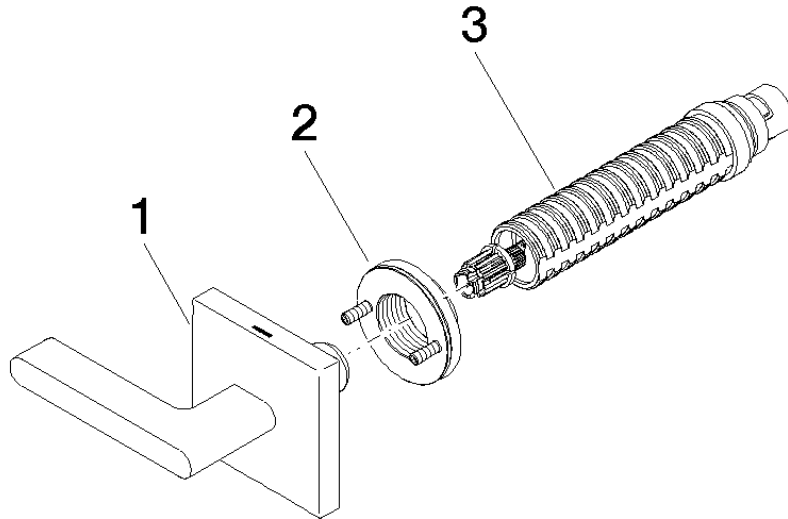

36 607 717

Spare parts list

No.	Item Number	Name	Quantity used	Delivery time
1	90 20 70 057 05-28	handle (hot)	1	20
2	90 21 02 108 00 90	disc	1	2
3	90 90 03 142 00 90	top	1	2