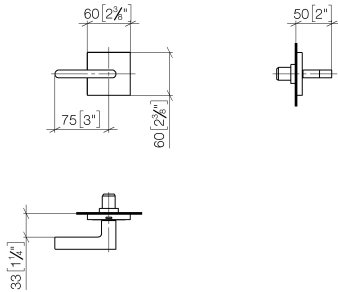

**Wall valve anti-clockwise closing hot 1/2" - Brushed Durabron (23kt Gold)**

CL.1

36 607 717

- rosette 60 x 60 mm
- with hot marking
- head part with cut-to-length spindle and sleeve
- WRAS 2010066

Fits: CL.1, CYO

**Required miscellaneous**

- Wall valve 1/2" -** 35 607 970 90
- max. recess depth 150 mm
  - min. recess depth 105 mm

36 607 717

mm [inches]

Certificates

DVGW\_DW-  
6501DN0116.

LGA\_29931.

WRAS\_2010066.

### Spare parts list

No.	Item Number	Name	Quantity used	Delivery time
1	90 20 70 057 05-28	handle ( hot )	1	20
2	90 21 02 108 00 90	disc	1	2
3	90 90 03 142 00 90	top	1	2