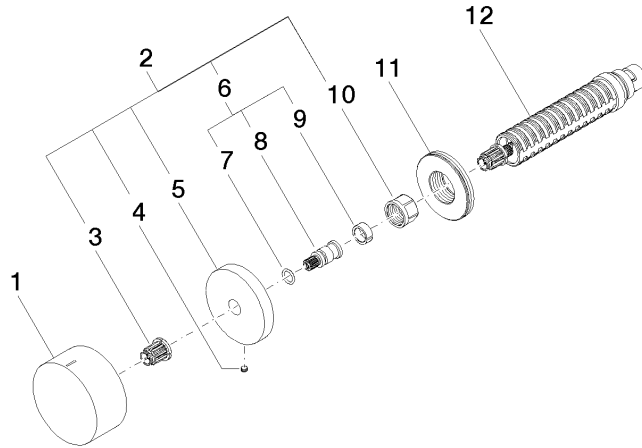

Wall valve clockwise closing cold 1/2" - Brushed Champagne (22kt Gold)

CL.1

36 607 741

- without rosette
- handle Ø 60mm
- with cold marking
- head part with cut-to-length spindle and sleeve
- WRAS 2010066

Required miscellaneous

- Wall valve 1/2" -** 35 607 970 90
- min. recess depth 85 mm
  - max. recess depth 145 mm

36 607 741

mm [inches]

Certificates

DVGW\_DW-  
6501DN0116.

LGA\_38107.

LGA\_29931.

### Spare parts list

No.	Item Number	Name	Quantity used	Delivery time
1	09 20 74 020-46	handle ( cold )	1	-
Spare part can no longer be ordered, please order the replacement item				
2	04 27 74 004 00-46	rosette	1	60
3	90 12 12 002 00 90	fixing cap	1	2
4	09 31 11 055 90	pin	1	2
5	09 27 74 004-46	rosette	1	60
6	04 29 06 020 00-00	spindle	1	10
7	90 14 10 060 00 90	seal	1	2
8	09 29 06 020-46	spindle	1	-
Spare part can no longer be ordered, please order the replacement item				
9	90 14 15 020 03 90	ring	1	2
10	90 23 30 023 00 90	nut	1	2
11	09 30 01 107 90	sleeve	1	2
12	90 90 03 143 00 90	top	1	2