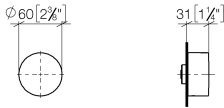

Wall valve clockwise closing cold 1/2" - Brushed Champagne (22kt Gold)

CL.1

36 607 741

- without rosette
- handle Ø 60mm
- with cold marking
- head part with cut-to-length spindle and sleeve
- WRAS 2010066

Required miscellaneous

- Wall valve 1/2" -** 35 607 970 90
- min. recess depth 85 mm
  - max. recess depth 145 mm

36 607 741

mm [inches]

Certificates

DVGW\_DW-  
6501DN0116.

LGA\_38107.

LGA\_29931.