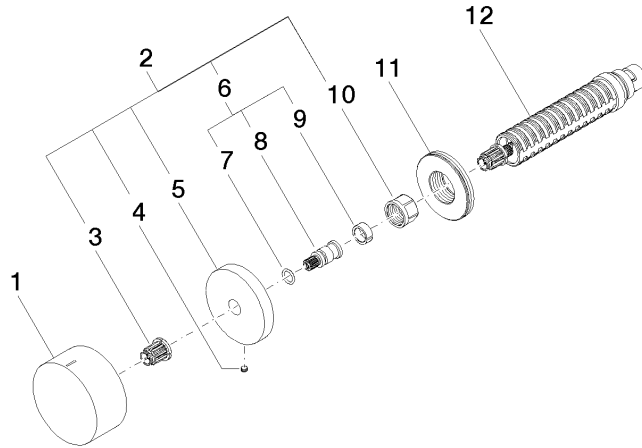

Wall valve clockwise closing cold 1/2" - Champagne (22kt Gold)

CL.1

36 607 741

- without rosette
- handle Ø 60mm
- with cold marking
- head part with cut-to-length spindle and sleeve
- WRAS 2010066

Fits: CL.1, CYO

Required miscellaneous

- Wall valve 1/2" -** 35 607 970 90
- max. recess depth 145 mm
  - min. recess depth 85 mm

36 607 741

mm [inches]

Certificates

LGA\_38107.

LGA\_29931.

WRAS\_2010066.

### Spare parts list

No.	Item Number	Name	Quantity used	Delivery time
1	09 20 74 020-47	handle ( cold )	1	60
2	04 27 74 004 00-47	rosette	1	60
3	90 12 12 002 00 90	fixing cap	1	2
4	09 31 11 055 90	pin	1	2
5	09 27 74 004-47	rosette	1	60
6	04 29 06 020 00-00	spindle	1	10
7	90 14 10 060 00 90	seal	1	2
8	09 29 06 020-47	spindle	1	-
Spare part can no longer be ordered, please order the replacement item				
9	90 14 15 020 03 90	ring	1	2
10	90 23 30 023 00 90	nut	1	2
11	09 30 01 107 90	sleeve	1	2
12	90 90 03 143 00 90	top	1	2