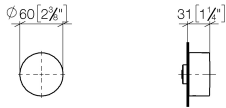

Wall valve clockwise closing cold 1/2" - Champagne (22kt Gold)

CL.1

36 607 741

- without rosette
- handle Ø 60mm
- with cold marking
- head part with cut-to-length spindle and sleeve
- WRAS 2010066

Fits: CL.1, CYO

Required miscellaneous

- Wall valve 1/2" -** 35 607 970 90
- max. recess depth 145 mm
  - min. recess depth 85 mm

36 607 741

mm [inches]

Certificates

LGA\_38107.

LGA\_29931.

WRAS\_2010066.