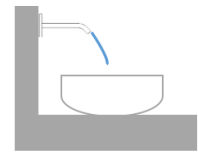

VAIA Wall-mounted basin mixer without pop-up waste - Brushed Durabross (23kt Gold)

VAIA

36 712 809 Product version from 3/13/2017

- 190mm projection
- fixed spout
- circular, air-enriched flow
- hole diameter valve 37 mm
- hole diameter spout 40 mm
- rosettes Ø 60 mm
- max. flow 5.7 l/min
- lead-free
- This product can help a building meet the requirements of Green Building Rating Systems, e.g. LEED®, BREEAM®, DGNB
- WRAS

Required miscellaneous

- Concealed wall-mounted mixer centred spout** 35 700 970 90
- max. recess depth mm
 - min. recess depth mm

Required miscellaneous

- Concealed wall-mounted mixer variable positioning** 35 720 970 90
- min. recess depth mm
 - max. recess depth mm

36 712 809 Product version from 3/13/2017
mm [inches]

Flow rate chart

Trajectory diagram

Codes & Standards

DIN 4109

ISO 3822

Scottish Water
Byelaws

UK Water Supply
Regulations