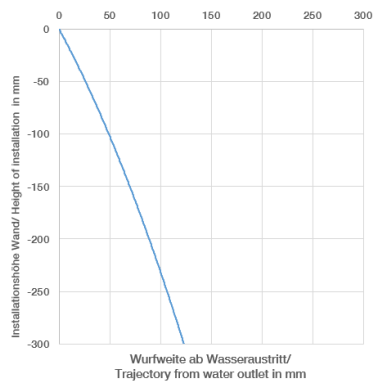

VAIA Wall-mounted basin mixer without pop-up waste - Brushed Durabross (23kt Gold)

VAIA

36 712 809 Product version from 3/13/2017

- 190mm projection
- fixed spout
- circular, air-enriched flow
- hole diameter valve 37 mm
- hole diameter spout 40 mm
- rosettes Ø 60 mm
- max. flow 5.7 l/min
- lead-free
- This product can help a building meet the requirements of Green Building Rating Systems, e.g. LEED®, BREEAM®, DGNB
- WRAS

Required miscellaneous

- Concealed wall-mounted mixer centred spout** 35 700 970 90
- max. recess depth mm
 - min. recess depth mm

Required miscellaneous

- Concealed wall-mounted mixer variable positioning** 35 720 970 90
- min. recess depth mm
 - max. recess depth mm

36 712 809 Product version from 3/13/2017
mm [inches]

Flow rate chart

Trajectory diagram

Codes & Standards

DIN 4109

ISO 3822

Scottish Water
Byelaws

UK Water Supply
Regulations