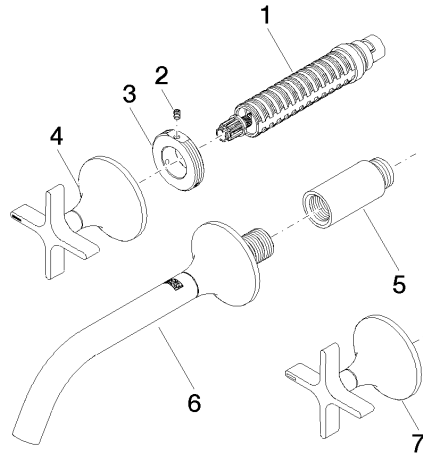

36 712 809 Product version from 3/13/2017
mm [inches]

Flow rate chart

Trajectory diagram

Codes & Standards

DIN 4109

ISO 3822

Scottish Water
Byelaws

UK Water Supply
Regulations

Ü-Zeichen

VAIA Wall-mounted basin mixer without pop-up waste - Brushed Durabross
(23kt Gold)

VAIA

36 712 809 Product version from 3/13/2017

Certificates

LGA_29

WRAS_2312

Spare parts list

No.	Item Number	Name	Quantity used	Delivery time
1	90 90 03 157 00 90	top	2	2
2	09 31 11 008 90	pin	2	2
3	09 21 02 163 90	disc	2	2
4	90 20 80 011 00-28	handle (hot)	1	20
5	09 24 03 081 10 90	extension	1	2
6	13 800 809-28	VAIA Wall-mounted basin spout without pop-up waste - Brushed Durabronz (23kt Gold)	1	20
7	90 20 80 010 00-28	handle (cold)	1	20