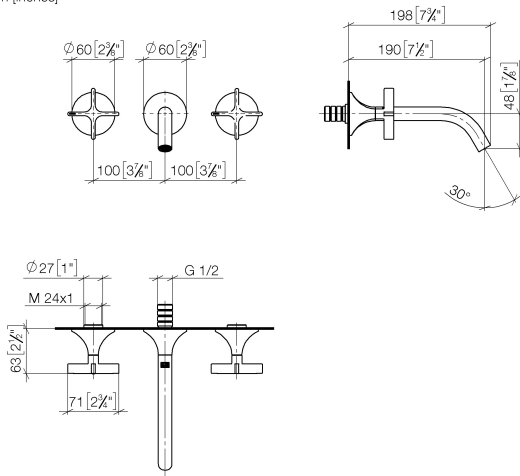

VAIA Wall-mounted basin mixer without pop-up waste - Brushed Durabross (23kt Gold)

VAIA

36 712 809 Product version from 3/13/2017

- 190mm projection
- fixed spout
- circular, air-enriched flow
- hole diameter valve 37 mm
- hole diameter spout 40 mm
- rosettes Ø 60 mm
- max. flow 5.7 l/min
- lead-free
- This product can help a building meet the requirements of Green Building Rating Systems, e.g. LEED®, BREEAM®, DGNB
- WRAS

Required miscellaneous

- Concealed wall-mounted mixer centred spout** 35 700 970 90
- max. recess depth mm
 - min. recess depth mm

Required miscellaneous

- Concealed wall-mounted mixer variable positioning** 35 720 970 90
- min. recess depth mm
 - max. recess depth mm

36 712 809 Product version from 3/13/2017
mm [inches]

Flow rate chart

Trajectory diagram

Codes & Standards

DIN 4109

ISO 3822

Scottish Water
Byelaws

UK Water Supply
Regulations

No.	Item Number	Name	Quantity used	Delivery time
1	90 90 03 157 00 90	top	2	2
2	09 31 11 008 90	pin	2	2
3	09 21 02 163 90	disc	2	2
4	90 20 80 011 00-28	handle (hot)	1	20
5	09 24 03 081 10 90	extension	1	2
6	13 800 809-28	VAIA Wall-mounted basin spout without pop-up waste - Brushed Durabronz (23kt Gold)	1	20
7	90 20 80 010 00-28	handle (cold)	1	20