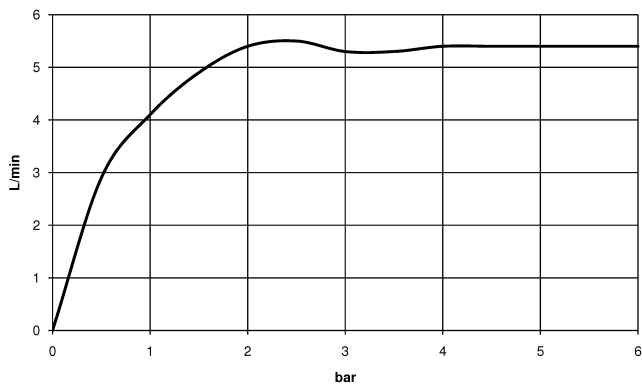

VAIA Wall-mounted basin mixer without pop-up waste - Champagne (22kt Gold)

VAIA

36 712 809 Product version from 3/13/2017

- 190mm projection
- fixed spout
- circular, air-enriched flow
- hole diameter valve 37 mm
- hole diameter spout 40 mm
- rosettes Ø 60 mm
- max. flow 5.7 l/min
- lead-free
- This product can help a building meet the requirements of Green Building Rating Systems, e.g. LEED®, BREEAM®, DGNB
- WRAS

Required miscellaneous

- Concealed wall-mounted mixer centred spout -** 35 700 970 90
- max. recess depth mm
 - min. recess depth mm

Required miscellaneous

- Concealed wall-mounted mixer variable positioning -** 35 720 970 90
- min. recess depth mm
 - max. recess depth mm

36 712 809 Product version from 3/13/2017
mm [inches]

Flow rate chart

Trajectory diagram

Codes & Standards

DIN 4109

ISO 3822

Scottish Water
Byelaws

UK Water Supply
Regulations