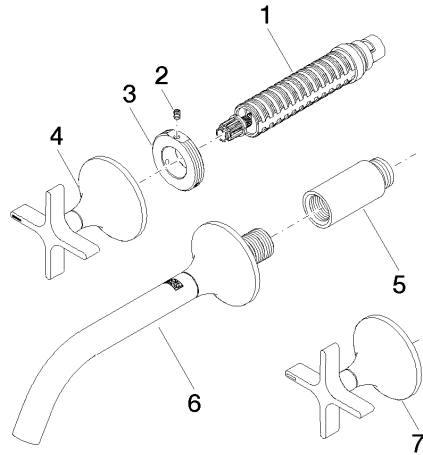

36 712 809 Product version from 3/13/2017
mm [inches]

Flow rate chart

Trajectory diagram

Codes & Standards

DIN 4109

ISO 3822

Scottish Water
Byelaws

UK Water Supply
Regulations

Ü-Zeichen

VAIA Wall-mounted basin mixer without pop-up waste - Champagne (22kt Gold)

VAIA

36 712 809 Product version from 3/13/2017

Certificates

LGA_29

WRAS_2312

Spare parts list

No.	Item Number	Name	Quantity used	Delivery time
1	90 90 03 157 00 90	top	2	2
2	09 31 11 008 90	pin	2	2
3	09 21 02 163 90	disc	2	2
4	90 20 80 011 00-47	handle (hot)	1	30
5	09 24 03 081 10 90	extension	1	2
6	13 800 809-47	VAIA Wall-mounted basin spout without pop-up waste - Champagne (22kt Gold)	1	30
7	90 20 80 010 00-47	handle (cold)	1	30