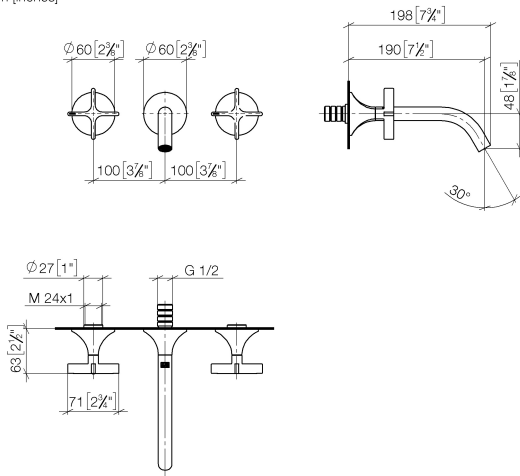

VAIA Wall-mounted basin mixer without pop-up waste - Champagne (22kt Gold)

VAIA

36 712 809 Product version from 3/13/2017

- 190mm projection
- fixed spout
- circular, air-enriched flow
- hole diameter valve 37 mm
- hole diameter spout 40 mm
- rosettes Ø 60 mm
- max. flow 5.7 l/min
- lead-free
- This product can help a building meet the requirements of Green Building Rating Systems, e.g. LEED®, BREEAM®, DGNB
- WRAS

Required miscellaneous

- Concealed wall-mounted mixer centred spout -** 35 700 970 90
- max. recess depth mm
 - min. recess depth mm

Required miscellaneous

- Concealed wall-mounted mixer variable positioning -** 35 720 970 90
- min. recess depth mm
 - max. recess depth mm

36 712 809 Product version from 3/13/2017
mm [inches]

Flow rate chart

Trajectory diagram

Codes & Standards

DIN 4109

ISO 3822

Scottish Water
Byelaws

UK Water Supply
Regulations

No.	Item Number	Name	Quantity used	Delivery time
1	90 90 03 157 00 90	top	2	2
2	09 31 11 008 90	pin	2	2
3	09 21 02 163 90	disc	2	2
4	90 20 80 011 00-47	handle (hot)	1	30
5	09 24 03 081 10 90	extension	1	2
6	13 800 809-47	VAIA Wall-mounted basin spout without pop-up waste - Champagne (22kt Gold)	1	30
7	90 20 80 010 00-47	handle (cold)	1	30