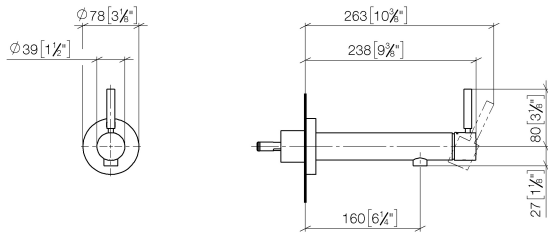

META Wall-mounted single-lever basin mixer without pop-up waste - Dark Chrome

META

36 804 661

- 160mm projection
- fixed spout
- circular, air-enriched flow
- hole diameter 60 mm
- rosette Ø 78 mm
- max. flow 5.7 l/min
- lead-free
- with single-point mounting
- This product can help a building meet the requirements of Green Building Rating Systems, e.g. LEED®, BREEAM®, DGNB
- WRAS 2003025

36 804 661
mm [inches]

Flow rate chart

Certificates

DVGW_DW-
6512DN0127.

META Wall-mounted single-lever basin mixer without pop-up waste - Dark
Chrome

META

36 804 661
Parts for other
finishes can be found
here: Chrome