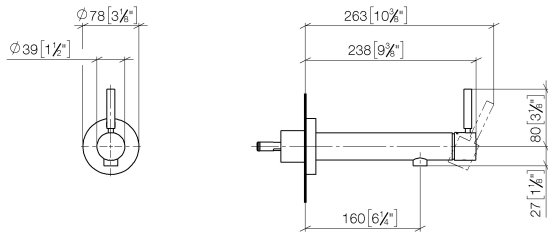

META Wall-mounted single-lever basin mixer without pop-up waste - Brushed Bronze

META

36 804 661

- 160mm projection
- fixed spout
- circular, air-enriched flow
- hole diameter 60 mm
- rosette Ø 78 mm
- max. flow 5.7 l/min
- lead-free
- with single-point mounting
- This product can help a building meet the requirements of Green Building Rating Systems, e.g. LEED®, BREEAM®, DGNB
- WRAS 2003025

Required miscellaneous

- | | | |
|-------------------------------------------------------------------------------------|----------------------------------|---------------|
|  | Concealed wall mounting - | 35 003 970 90 |
| | •min. recess depth 78 mm | |
| | •max. recess depth 103 mm | |

36 804 661
mm [inches]

Flow rate chart

36 804 661

Spare parts list

No.	Item Number	Name	Quantity used	Delivery time
1	09 24 77 002 90	nut	1	2
2	90 31 11 030 00 90	pin	3	2
3	09 21 02 128 90	sleeve	1	2
4	09 14 10 139 90	seal	2	2
5	09 24 04 210 10 90	nipple	1	2
6	90 14 10 063 00 90	seal	1	2
7	09 27 88 009-42	rosette	1	60
8	09 31 11 144 90	pin	1	2
9	90 15 05 044 00 90	cartridge	1	2
10	90 28 10 148 00 90	accessories	1	2
11	09 24 04 266 90	nut	1	2
12	09 14 10 120 90	seal	1	2
13	09 28 30 043-42	cover	1	60
14	90 20 66 024 00-42	handle	1	30
15	90 23 01 168 00-42	aerator	1	30