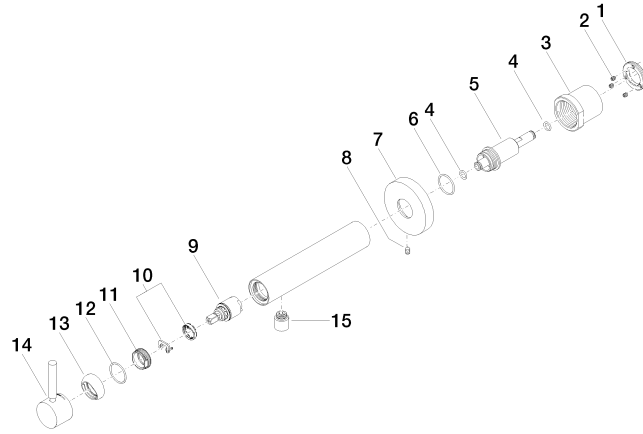

META Wall-mounted single-lever basin mixer without pop-up waste - Brushed Bronze

META

36 804 661

- 160mm projection
- fixed spout
- circular, air-enriched flow
- hole diameter 60 mm
- rosette Ø 78 mm
- max. flow 5.7 l/min
- lead-free
- with single-point mounting
- This product can help a building meet the requirements of Green Building Rating Systems, e.g. LEED®, BREEAM®, DGNB
- WRAS 2003025

Required miscellaneous

- | | | |
|-------------------------------------------------------------------------------------|----------------------------------|---------------|
|  | Concealed wall mounting - | 35 003 970 90 |
| | •min. recess depth 78 mm | |
| | •max. recess depth 103 mm | |

36 804 661
mm [inches]

Flow rate chart

36 804 661

Spare parts list

No.	Item Number	Name	Quantity used	Delivery time
1	09 24 77 002 90	nut	1	2
2	90 31 11 030 00 90	pin	3	2
3	09 21 02 128 90	sleeve	1	2
4	09 14 10 139 90	seal	2	2
5	09 24 04 210 10 90	nipple	1	2
6	90 14 10 063 00 90	seal	1	2
7	09 27 88 009-42	rosette	1	60
8	09 31 11 144 90	pin	1	2
9	90 15 05 044 00 90	cartridge	1	2
10	90 28 10 148 00 90	accessories	1	2
11	09 24 04 266 90	nut	1	2
12	09 14 10 120 90	seal	1	2
13	09 28 30 043-42	cover	1	60
14	90 20 66 024 00-42	handle	1	30
15	90 23 01 168 00-42	aerator	1	30