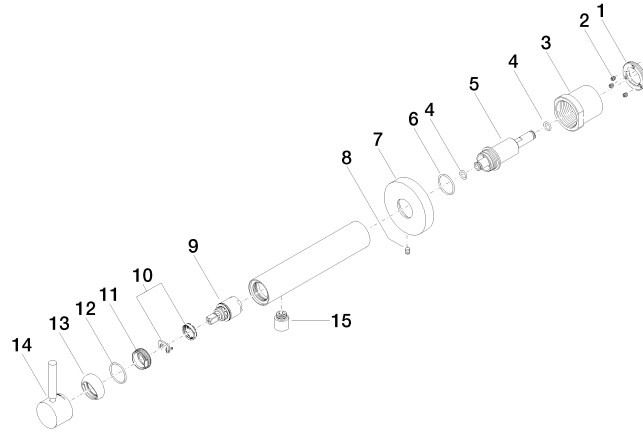

**META Wall-mounted single-lever basin mixer without pop-up waste -
Champagne (22kt Gold)**

META

36 804 661

- 160mm projection
- fixed spout
- circular, air-enriched flow
- hole diameter 60 mm
- rosette Ø 78 mm
- max. flow 5.7 l/min
- lead-free
- with single-point mounting
- This product can help a building meet the requirements of Green Building Rating Systems, e.g. LEED®, BREEAM®, DGNB
- WRAS 2003025

**META Wall-mounted single-lever basin mixer without pop-up waste -
Champagne (22kt Gold)**

META

36 804 661
mm [inches]

Flow rate chart

**META Wall-mounted single-lever basin mixer without pop-up waste -
Champagne (22kt Gold)**

META

36 804 661
Parts for other
finishes can be found
here: [Chrome](#)

Spare parts list

No.	Item Number	Name	Quantity used	Delivery time
1	09 24 77 002 90	nut	1	2
2	90 31 11 030 00 90	pin	3	2
3	09 21 02 128 90	sleeve	1	2
4	09 14 10 139 90	seal	2	2
5	09 24 04 210 10 90	nipple	1	2
6	90 14 10 063 00 90	seal	1	2
7	09 27 88 009-47	rosette	1	60
8	09 31 11 144 90	pin	1	2
9	90 15 05 044 00 90	cartridge	1	2
10	90 28 10 148 00 90	accessories	1	2
11	09 24 04 266 90	nut	1	2
12	09 14 10 120 90	seal	1	2
13	09 28 30 043-47	cover	1	60
14	90 20 66 024 00-47	handle	1	30
15	90 23 01 168 00-47	aerator	1	30