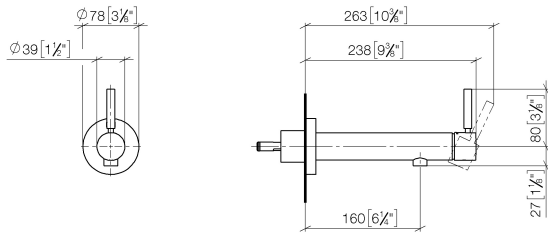

**META Wall-mounted single-lever basin mixer without pop-up waste -
Champagne (22kt Gold)**

META

36 804 661

- 160mm projection
- fixed spout
- circular, air-enriched flow
- hole diameter 60 mm
- rosette Ø 78 mm
- max. flow 5.7 l/min
- lead-free
- with single-point mounting
- This product can help a building meet the requirements of Green Building Rating Systems, e.g. LEED®, BREEAM®, DGNB
- WRAS 2003025

**META Wall-mounted single-lever basin mixer without pop-up waste -
Champagne (22kt Gold)**

META

36 804 661
mm [inches]

Flow rate chart

**META Wall-mounted single-lever basin mixer without pop-up waste -
Champagne (22kt Gold)**

META

36 804 661
Parts for other
finishes can be found
here: [Chrome](#)

Spare parts list

No.	Item Number	Name	Quantity used	Delivery time
1	09 24 77 002 90	nut	1	2
2	90 31 11 030 00 90	pin	3	2
3	09 21 02 128 90	sleeve	1	2
4	09 14 10 139 90	seal	2	2
5	09 24 04 210 10 90	nipple	1	2
6	90 14 10 063 00 90	seal	1	2
7	09 27 88 009-47	rosette	1	60
8	09 31 11 144 90	pin	1	2
9	90 15 05 044 00 90	cartridge	1	2
10	90 28 10 148 00 90	accessories	1	2
11	09 24 04 266 90	nut	1	2
12	09 14 10 120 90	seal	1	2
13	09 28 30 043-47	cover	1	60
14	90 20 66 024 00-47	handle	1	30
15	90 23 01 168 00-47	aerator	1	30